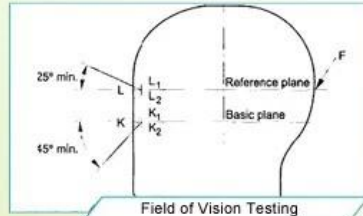

Field of Vision Testing

Every manufacturing steps at AURORA follows adhere to strict quality parameters and focus on quality throughout the each stagesinvolved. All raw material and semi finished goods at AURORA pass strict quality control. The finished product, helmets at Aurora is then tested and qualified to export to the world.