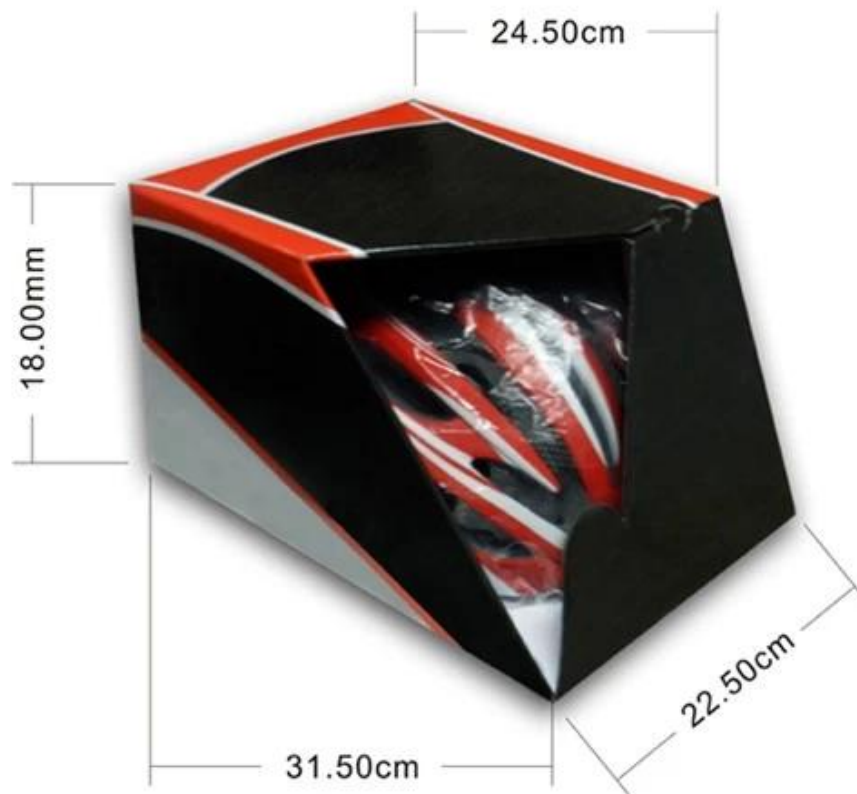

					VISOR
PLA1213-00	PLA1213	PLA0481-18	PLA0481	PLA0083-09	
PLA0267	PLA0267-07	PLA0872A	PLA0872-113	PLA0083	

Packaging

Items per Carton : 12 / Carton

Package Measurements : 73x58x35 cm.

Gross Weight : 6.50 kg.

Package Type : 1pcs / pp bag wth color box, 12 PCS PER BROWN CARTON

Packaging

Items per Carton: 12 Pieces/Carton

Package Measurements: 73X58X35 cm

Gross Weight: 6.50 kg

Package Type: 1PCS/PP bag wth color box, 12 PCS PER BROWN CARTON