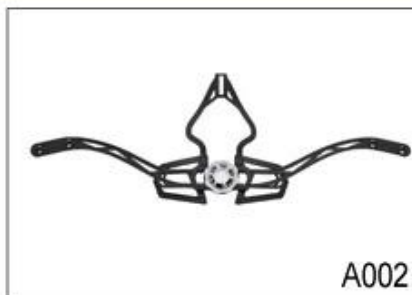

## Comfort Fit System with height adjustment for ultra light bike helmet

As a factory with 23-year R&D experience, we have developed a series of adjustments for different helmets & comply with different helmet designs! You can find Up & Down adjuster, Y shape adjuster, LED adjuster, full head adjuster, transparent adjuster, integrated adjuster, etc. all at our factory! What's more, in order to satisfy your brand demand, we can add logo stickers or customize your exclusive adjuster according to your design or idea! The multi-color combination of our adjustments is also one of its highlights. We promise every rotating dial adjustment is of well-made & can provide you a comfortable & stable fitting experience!

### Adjustment System Options

A001

A002

A003

A004

A005

A006

A007

A008

A009

A010

A011

A012

This multi-adjustable system makes the helmet easily adjust the height in three different positions to guarantee maximum comfort and fit.

Ergonomic, easy to use dial wheel with a soft rubber pad guarantees maximum comfort. The height adjustment offers perfect adjustability. The micro dial and the vertical position can be

adjusted without removing the helmet.

The Up-N-Down adjustment system gives the most precise and comfortable fitting of any helmet due to its unique double pivot design. This allows the back of the head to be cradled by the soft rubber pad, which are then easily tightened to the correct tension by a central ratchet wheel. Lightweight and easy to use.