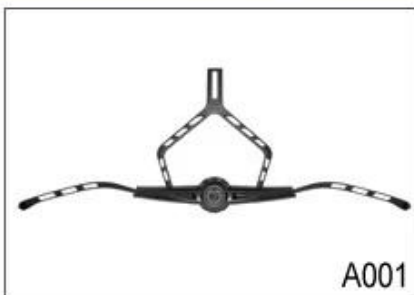

## Comfort Fit System with height adjustment for ultra light bike helmet

As a factory with 23-year R&D experience, we have developed a series of adjustments for different helmets & comply with different helmet designs! You can find Up & Down adjuster, Y shape adjuster, LED adjuster, full head adjuster, transparent adjuster, integrated adjuster, etc. all at our factory! What's more, in order to satisfy your brand demand, we can add logo stickers or customize your exclusive adjuster according to your design or idea! The multi-color combination of our adjustments is also one of its highlights. We promise every rotating dial adjustment is of well-made & can provide you a comfortable & stable fitting experience!

### Adjustment System Options

A001

A002

A003

A004

A005

A006

A007

A008

A009

A010

A011

A012

This multi-adjustable system makes the helmet easily adjust the height in three different positions to guarantee maximum comfort and fit.

Ergonomic, easy to use dial wheel with a soft rubber pad guarantees maximum comfort. The height adjustment offers perfect adjustability. The micro dial and the vertical position can be

adjusted without removing the helmet.

The Up-N-Down adjustment system gives the most precise and comfortable fitting of any helmet due to its unique double pivot design. This allows the back of the head to be cradled by the soft rubber pad, which are then easily tightened to the correct tension by a central ratchet wheel. Lightweight and easy to use.