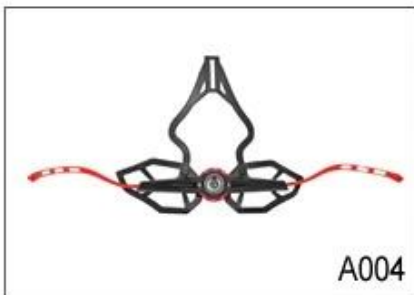

## Comfort Fit System with height adjustment for ultra light bike helmet

As a factory with 23-year R&D experience, we have developed a series of adjustments for different helmets & comply with different helmet designs! You can find Up & Down adjuster, Y shape adjuster, LED adjuster, full head adjuster, transparent adjuster, integrated adjuster, etc. all at our factory! What's more, in order to satisfy your brand demand, we can add logo stickers or customize your exclusive adjuster according to your design or idea! The multi-color combination of our adjustments is also one of its highlights. We promise every rotating dial adjustment is of well-made & can provide you a comfortable & stable fitting experience!

### Adjustment System Options

A001

A002

A003

A004

A005

A006

A007

A008

A009

A010

A011

A012

This multi-adjustable system makes the helmet easily adjust the height in three different positions to guarantee maximum comfort and fit.

Ergonomic, easy to use dial wheel with a soft rubber pad guarantees maximum comfort. The height adjustment offers perfect adjustability. The micro dial and the vertical position can be

adjusted without removing the helmet.

The Up-N-Down adjustment system gives the most precise and comfortable fitting of any helmet due to its unique double pivot design. This allows the back of the head to be cradled by the soft rubber pad, which are then easily tightened to the correct tension by a central ratchet wheel. Lightweight and easy to use.