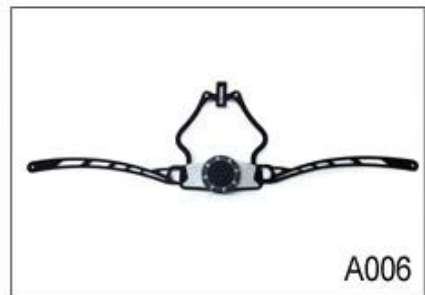

## Comfort Fit System with height adjustment for ultra light bike helmet

As a factory with 23-year R&D experience, we have developed a series of adjustments for different helmets & comply with different helmet designs! You can find Up & Down adjuster, Y shape adjuster, LED adjuster, full head adjuster, transparent adjuster, integrated adjuster, etc. all at our factory! What's more, in order to satisfy your brand demand, we can add logo stickers or customize your exclusive adjuster according to your design or idea! The multi-color combination of our adjustments is also one of its highlights. We promise every rotating dial adjustment is of well-made & can provide you a comfortable & stable fitting experience!

### Adjustment System Options

A001

A002

A003

A004

A005

A006

A007

A008

A009

A010

A011

A012

This multi-adjustable system makes the helmet easily adjust the height in three different positions to guarantee maximum comfort and fit.

Ergonomic, easy to use dial wheel with a soft rubber pad guarantees maximum comfort. The height adjustment offers perfect adjustability. The micro dial and the vertical position can be

adjusted without removing the helmet.

The Up-N-Down adjustment system gives the most precise and comfortable fitting of any helmet due to its unique double pivot design. This allows the back of the head to be cradled by the soft rubber pad, which are then easily tightened to the correct tension by a central ratchet wheel. Lightweight and easy to use.