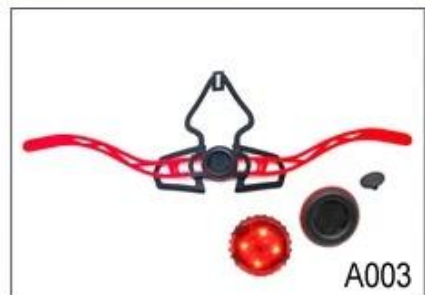

## Comfort Fit System with height adjustment for ultra light bike helmet

As a factory with 23-year R&D experience, we have developed a series of adjustments for different helmets & comply with different helmet designs! You can find Up & Down adjuster, Y shape adjuster, LED adjuster, full head adjuster, transparent adjuster, integrated adjuster, etc. all at our factory! What's more, in order to satisfy your brand demand, we can add logo stickers or customize your exclusive adjuster according to your design or idea! The multi-color combination of our adjustments is also one of its highlights. We promise every rotating dial adjustment is of well-made & can provide you a comfortable & stable fitting experience!

### Adjustment System Options

A001

A002

A003

A004

A005

A006

A007

A008

A009

A010

A011

A012

This multi-adjustable system makes the helmet easily adjust the height in three different positions to guarantee maximum comfort and fit.

Ergonomic, easy to use dial wheel with a soft rubber pad guarantees maximum comfort. The height adjustment offers perfect adjustability. The micro dial and the vertical position can be

adjusted without removing the helmet.

The Up-N-Down adjustment system gives the most precise and comfortable fitting of any helmet due to its unique double pivot design. This allows the back of the head to be cradled by the soft rubber pad, which are then easily tightened to the correct tension by a central ratchet wheel. Lightweight and easy to use.