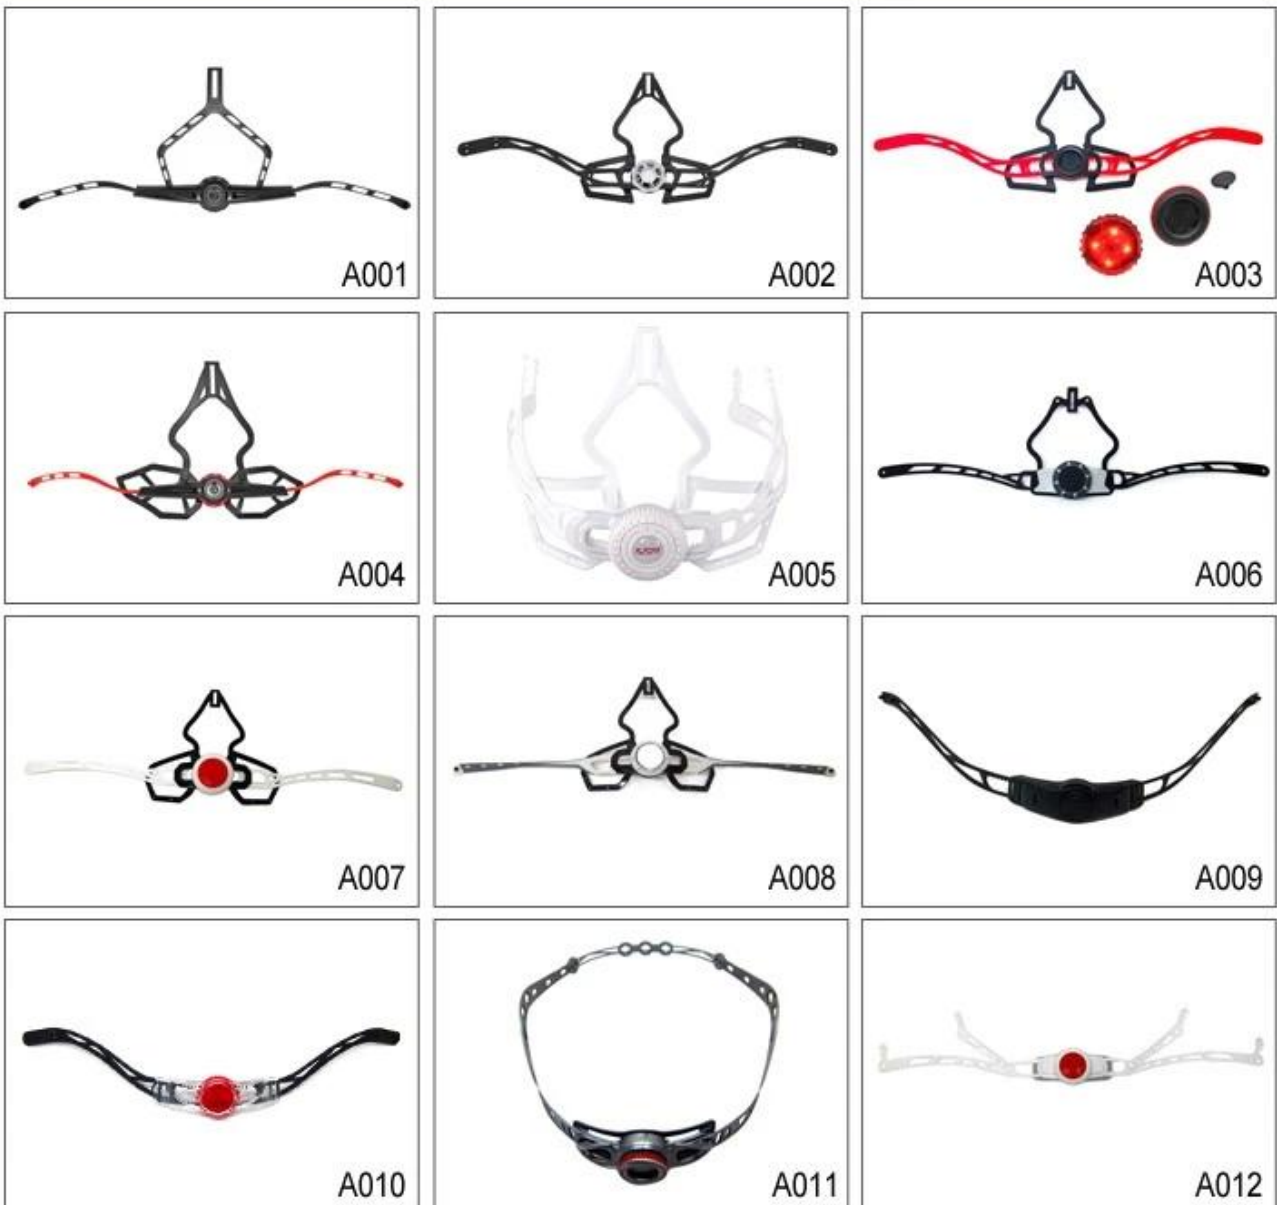

Adjustment System Options

There are different kinds of inner padding fabric options.

EVA pads: It is closed cell and impervious to water, has a resilient feel.

Mesh pads: it can prevent dust and small insects from flying into the helmet during wild riding.

Nylon pads: antibacterial and skin-friendly, easy to clean.

Velvet pads: very soft and comfortable feeling.

Cool max pads: very high-end, can keep the hair dry and cool during riding.

Low quality pads: easily broken after friction with hair, uncomfortable and hot.