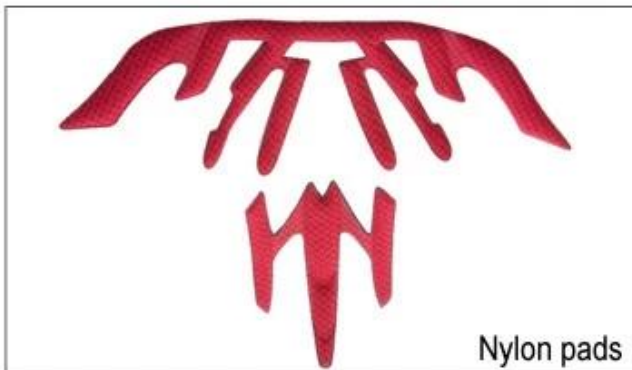

## Adjustment System Options

There are different kinds of inner padding fabric options.

EVA pads: It is closed cell and impervious to water, has a resilient feel.

Mesh pads: it can prevent dust and small insects from flying into the helmet during wild riding.

Nylon pads: antibacterial and skin-friendly, easy to clean.

Velvet pads: very soft and comfortable feeling.

Cool max pads: very high-end, can keep the hair dry and cool during riding.

Low quality pads: easily broken after friction with hair, uncomfortable and hot.

## Inner Padding Fabric Options

EVA pads

Mesh pads

Nylon pads

Velvet pads

Cool max pads

Low quality pads

Breathability and comfort are extremely important, that's why the Manta features Airlite straps which are 15% lighter than a standard helmet strap. Tetoron straps are lighter, stronger and more breathable than a normal helmet strap. They also do not stick to the face as easily when temperatures begin to increase. Fast Adapting System webbing can be easily and continuously tailored to your exact head shape. The helmet stays securely on the head in all situations and the webbing straps are always in the best position.