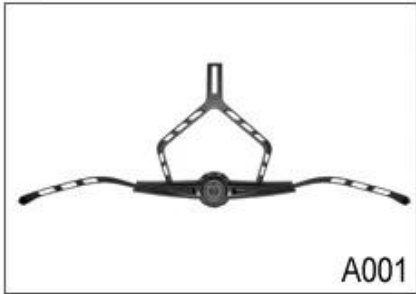

Adjustment System Options