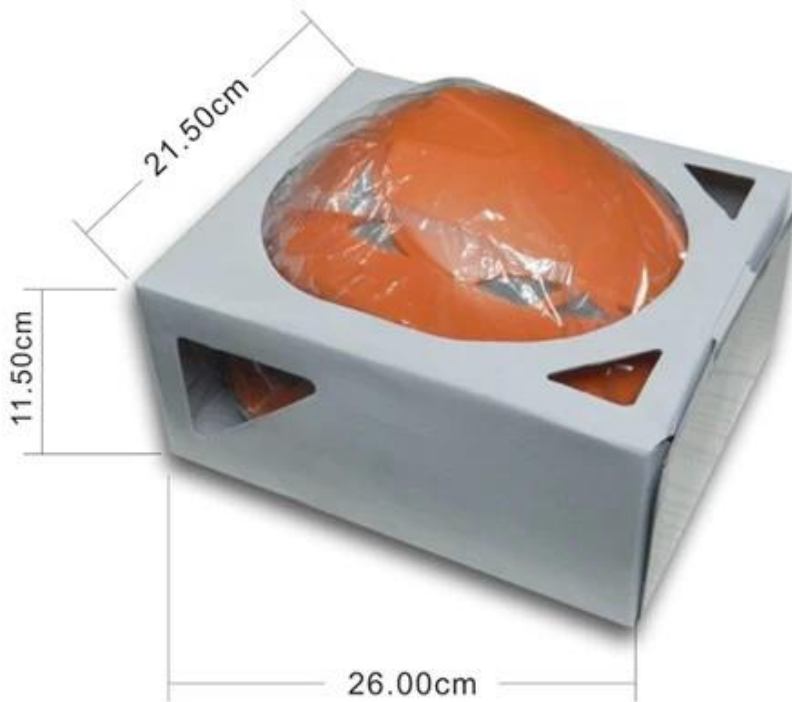

Packaging

18pcs/ctn

color box: 26*21.5*11.5cm

mastercarton: 80*45*44CM

20ft Loadability: 2500pcs