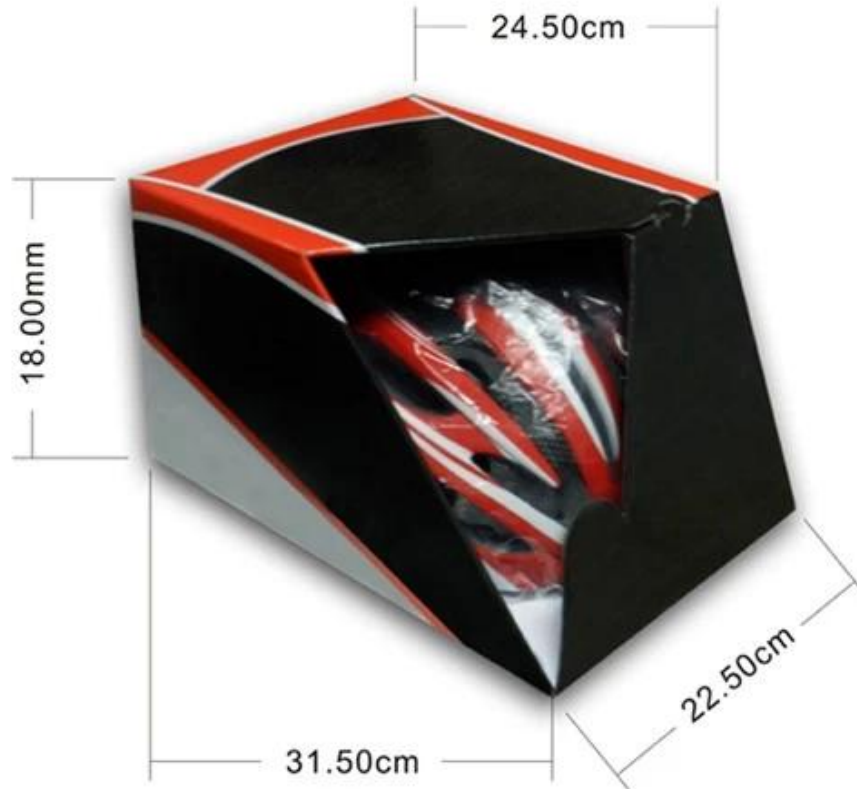

## Packaging

Items per Carton: 12 Pieces/Carton

Package Measurements: 73X58X35 cm

Gross Weight: 6.50 kg

Package Type: 1PCS/PP bag wth color box, 12 PCS PER BROWN CARTON