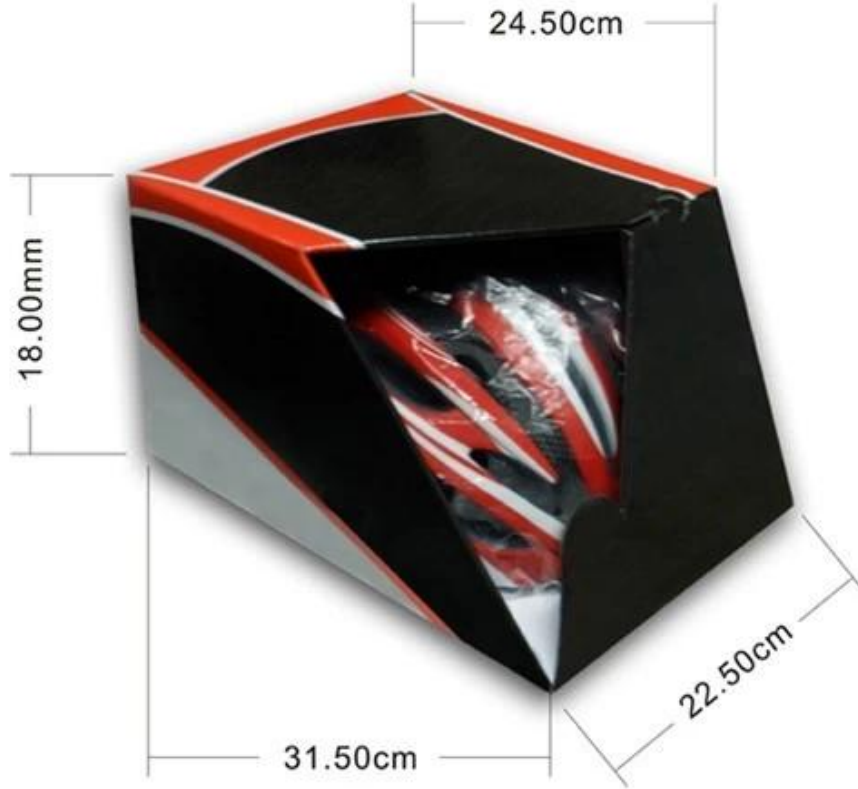

Packaging

Items per Carton: 12 Pieces/Carton

Package Measurements: 73X58X35 cm

Gross Weight: 6.50 kg

Package Type: 1PCS/PP bag wth color box, 12 PCS PER BROWN CARTON

لدينا headform حول

القياسية، بالإضافة إلى الخبرات المستخدم نحن المتراكمة من السوق لأكثر من ISO / DIS 6220 يمكننا أن نجعل من إشارة وفقا ل الخ ... وبعبارة أخرى، إذا كان يمكن 95٪ منهم تناسب LIMAR 22 عاما من مختلف العلامات التجارية التي كنا تعاونت معهم، مثل لدينا. دراجات الجبلية الفريدة في قالب دراجة خوذة headform