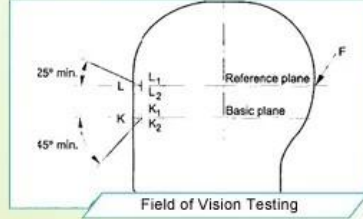

Every manufacturing steps at AURORA follows adhere to strict quality parameters and focus on quality throughout the each stages involved. All raw material and semi finished goods at AURORA pass strict quality control. The finished product, helmets at Aurora is then tested and qualified to export to the world.