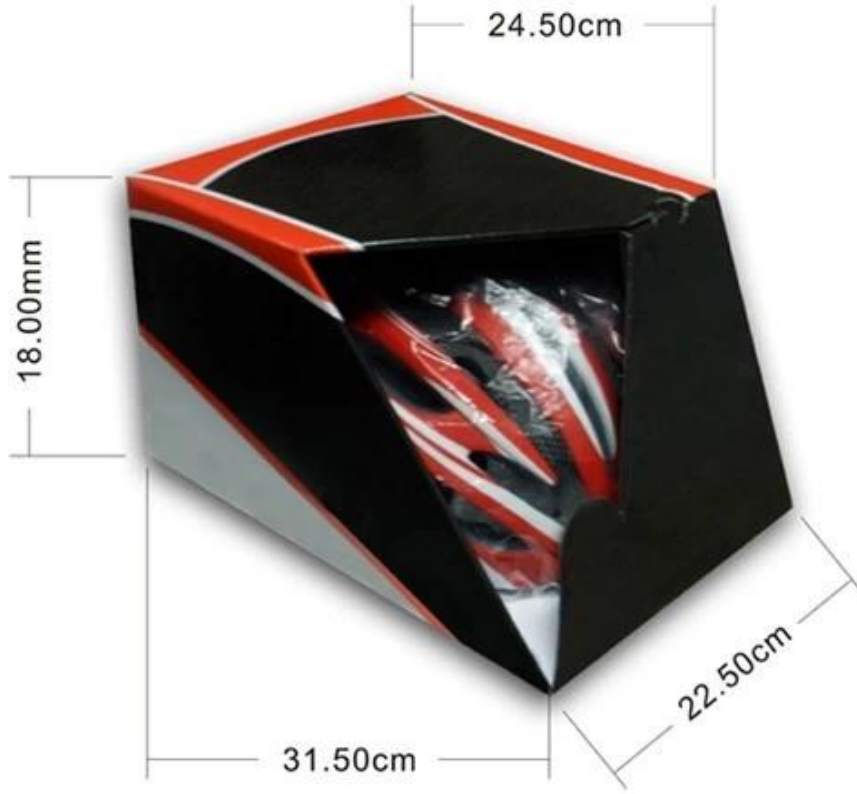

## Packaging

Items per Carton: 12 Pieces/Carton

Package Measurements: 73X58X35 cm

Gross Weight: 6.50 kg

Package Type: 1PCS/PP bag wth color box, 12 PCS PER BROWN CARTON