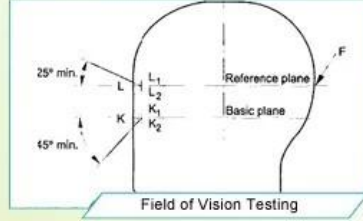

Every manufacturing steps at AURORA follows adhere to strict quality parameters and focus on quality throughout the each stages involved. All raw material and semi finished goods at AURORA pass strict quality control. The finished product, helmets at Aurora is then tested and qualified to export to the world.