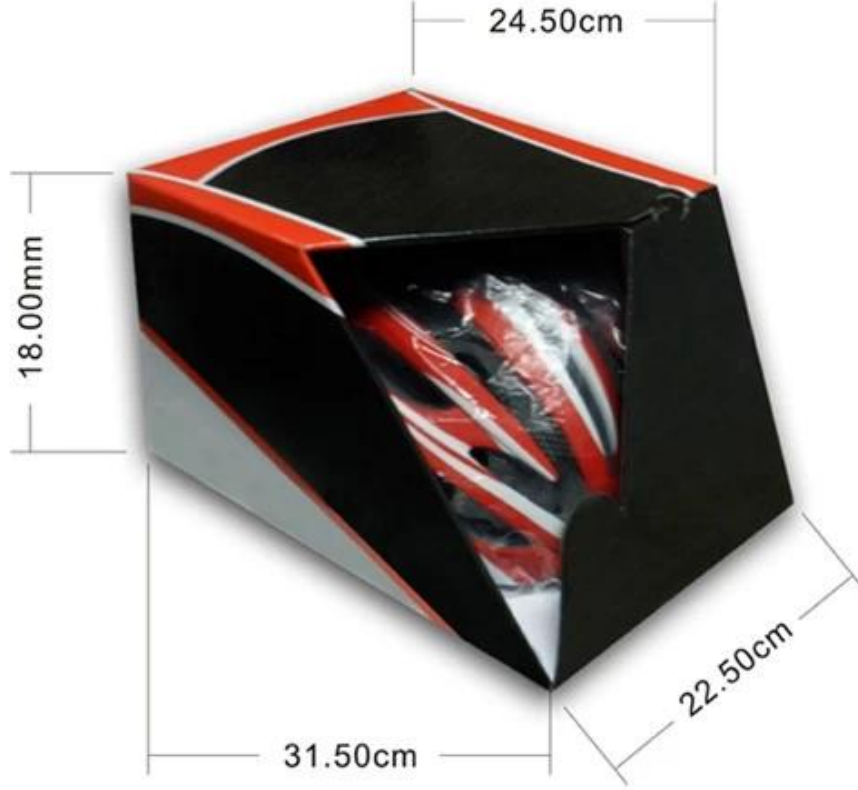

## Packaging

Items per Carton: 12 Pieces/Carton

Package Measurements: 73X58X35 cm

Gross Weight: 6.50 kg

Package Type: 1PCS/PP bag wth color box, 12 PCS PER BROWN CARTON