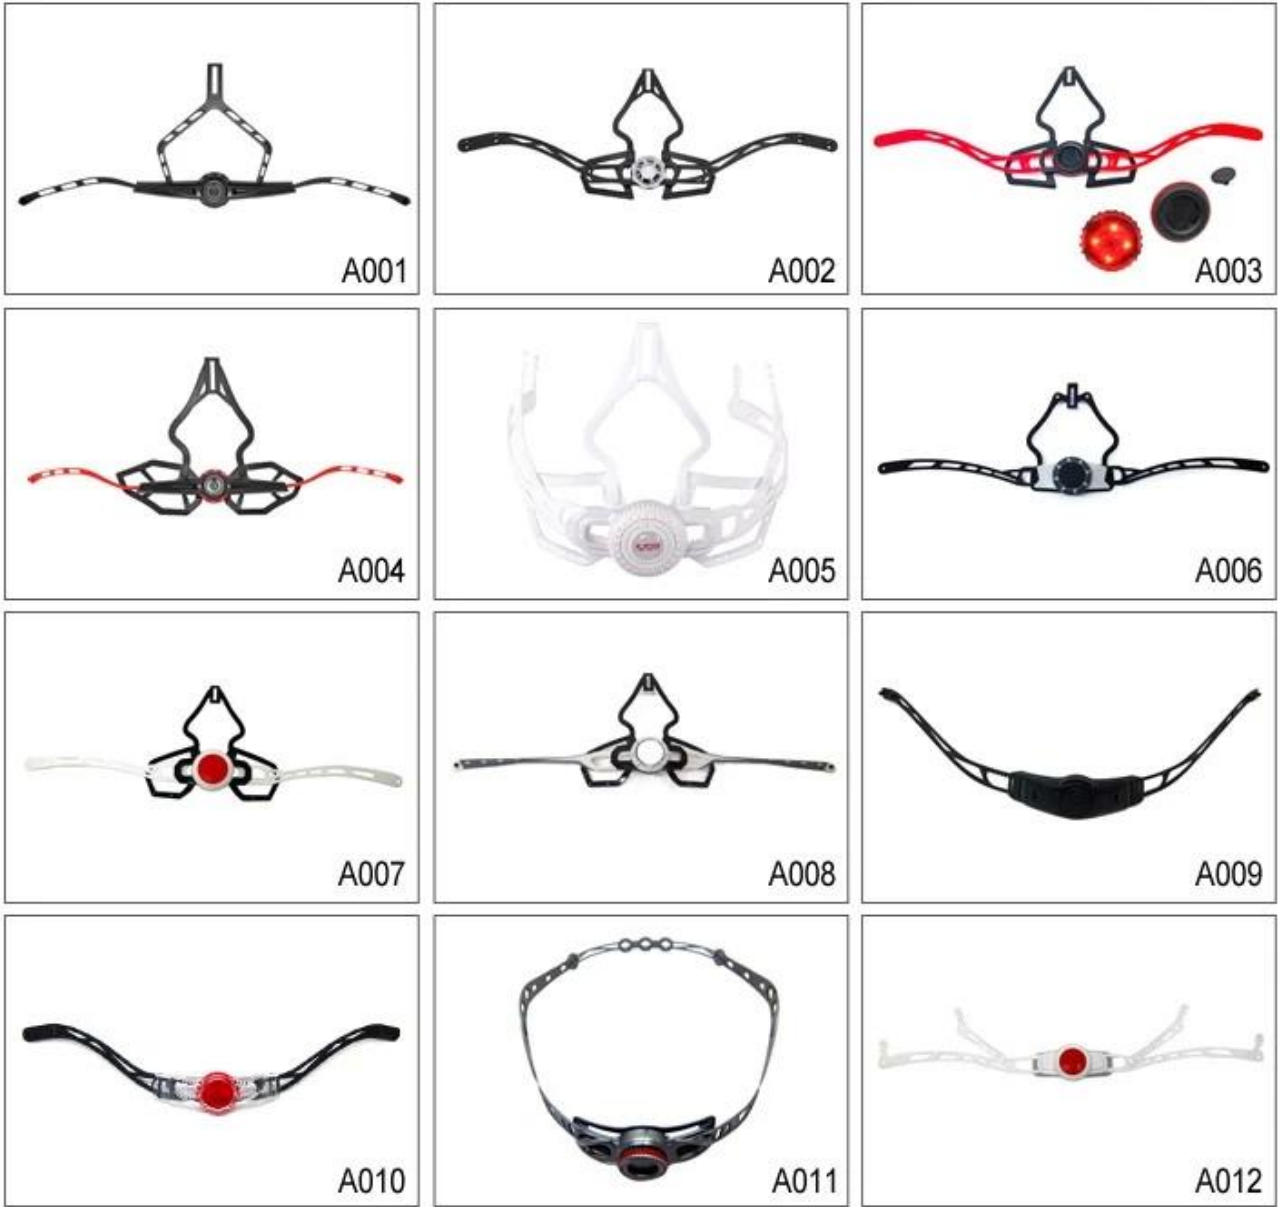

Adjustment System Options

The Dial of Adjustment can be interchangeable with LED light

هناك أنواع مختلفة من الخيارات النسيج الحشو الداخلية.
منصات إيفا: من الخلايا المغلقة وغير منفذة للماء، وقد يشعر مرونة.
شبكة منصات: أنه يمكن منع الغبار والحشرات الصغيرة تطير في خوذة أثناء ركوب البرية.