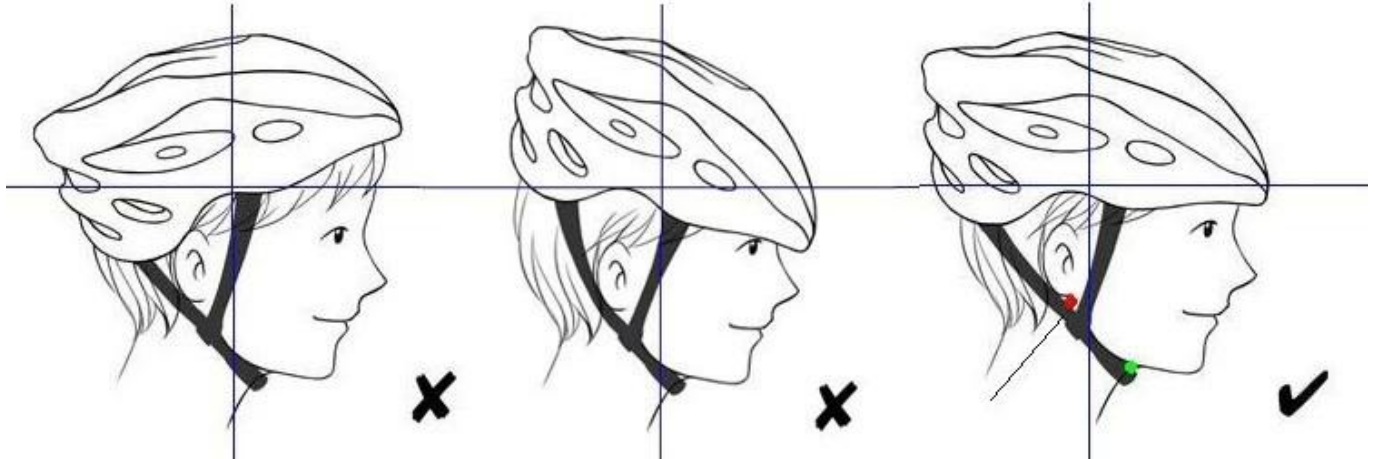

14 Sample	4-7	
15 Production	20-30	

1. 如何調整

：調整

調整時，請將頭盔調整到最舒適的位置。調整時，請將頭盔調整到最舒適的位置。調整時，請將頭盔調整到最舒適的位置。

：調整

調整時，請將頭盔調整到最舒適的位置。調整時，請將頭盔調整到最舒適的位置。調整時，請將頭盔調整到最舒適的位置。

：調整

調整時，請將頭盔調整到最舒適的位置。調整時，請將頭盔調整到最舒適的位置。調整時，請將頭盔調整到最舒適的位置。

：調整

調整時，請將頭盔調整到最舒適的位置。調整時，請將頭盔調整到最舒適的位置。調整時，請將頭盔調整到最舒適的位置。

：調整

調整時，請將頭盔調整到最舒適的位置。調整時，請將頭盔調整到最舒適的位置。調整時，請將頭盔調整到最舒適的位置。