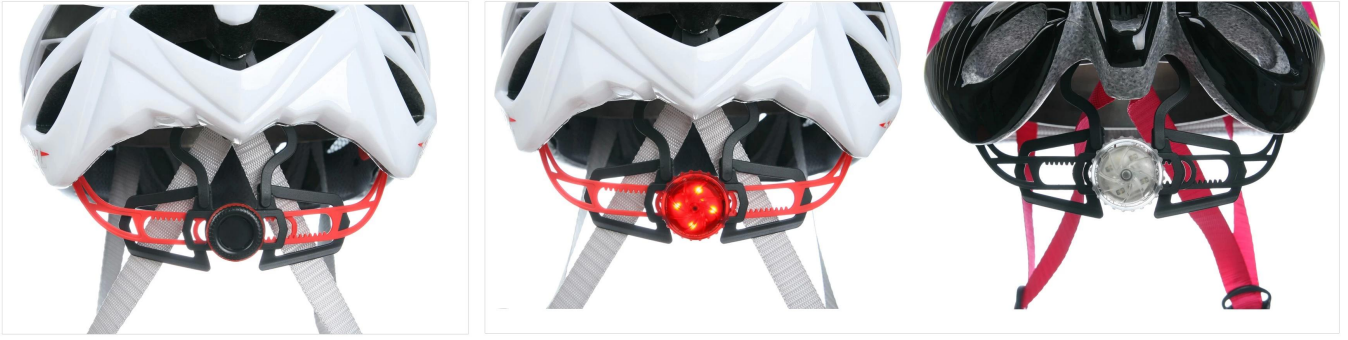

The Dial of Adjustment can be interchangeable with LED light

محيط رأس المعرفة بوك تي تي خوذة في

الأوروبي headform:

تم تصميم خوذة على شكل بيضاوي لرأس متسابق مع بعد مناسب إلى حد كبير للأوروبيين.

Generic Headform:

لرأس متسابق بعدا وأعدا قليلا من الأمام إلى الورا من القياس الجانبي إلى HeadForme Generic Headform تم تصميم خوذة الجانب.

الآسيوية headform:

تم تصميم خوذة على شكل مستديرة لرأس متسابق مع البعد والذي كان يصلح للآسيويين.