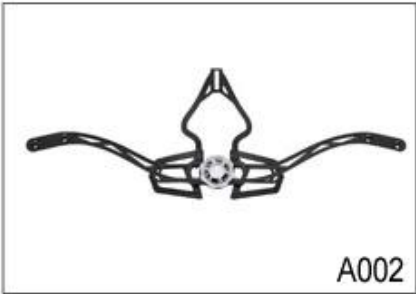

ITW standard helmet buckle

Traditional helmet buckle

Patent self-developed magnetic buckle

Fidlock magnetic buckle

We can also customize various colors buckle.

Female Parts Options To Anchor Strap

M001

M002

Adjustment System Options

A001

A002

A003

A004

A005

A006

A007