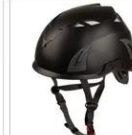

PRODUCT SPECIFICATIONS

- Out shell - PP shell
- Inner shell - HD Polystyrene
- Ventilation 10 Air Intakes
- Headband - PE polythene
- Inner lining - Fully Washable and detachable
- Size Universal - Adjustable 51-62cm
- Size Adjustment System -Up-N-Down
- Weight - 407g (ear muffs and plugs are not included)
- Lamp Carrying System - External Nylon 6.6
- Lamp Clips
- Two Slots for mounting ear defenders and fixing the head lamp - included
- Available Regular Colors - White, Yellow, Orange, Red, Blue and Green,
- Made in China