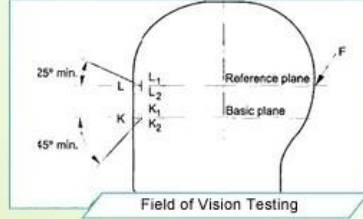

Every manufacturing steps at AURORA follows adhere to strict quality parameters and focus on quality throughout the each stagesinvolved. All raw material and semi finished goods at AURORA pass strict quality control. The finished product, helmets at Aurora is then tested and qualified to export to the world.