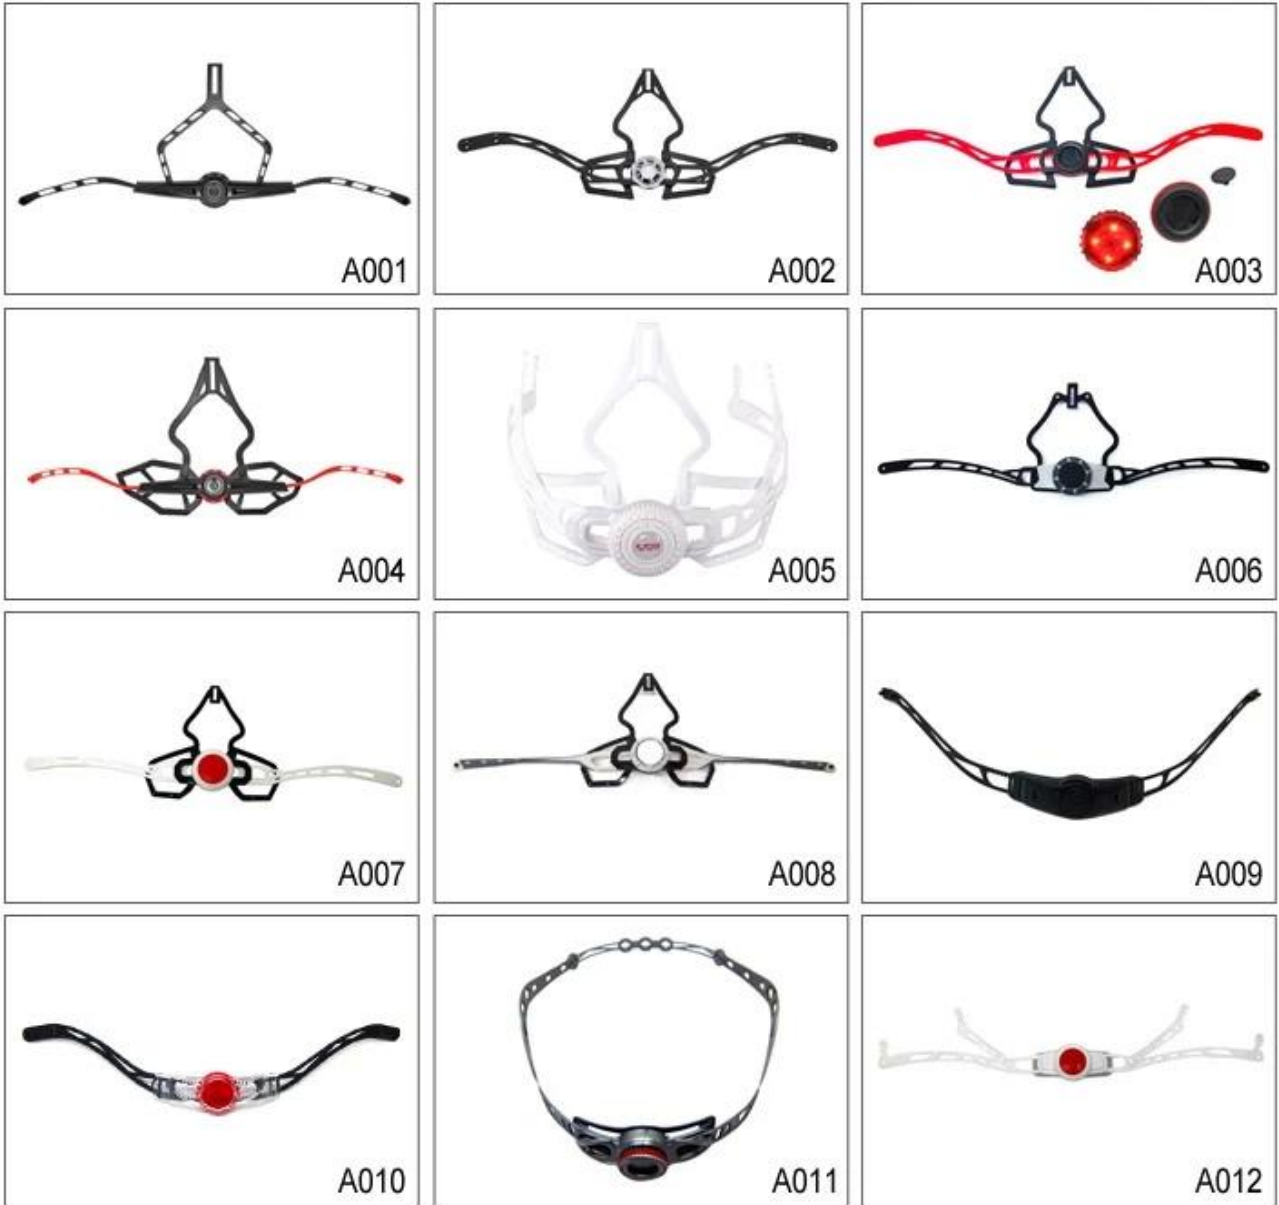

Adjustment System Options

هناك أنواع مختلفة من الخيارات النسيج الحشو الداخلية.
منصات إيفا: من الخلايا المغلقة وغير منفذة للماء، وقد يشعر مرونة.
شبكة منصات: أنه يمكن منع الغبار والحشرات الصغيرة تطير في خوذة أثناء ركوب البرية.
منصات النايلون: مضاد للجراثيم والجلد ودية، وسهلة التنظيف.
منصات المخملية: شعور لينة جدا ومريحة.
كول ماكس منصات: الراقية جدا، يمكن أن تبقى على الشعر جافة وباردة أثناء ركوب.
انخفاض منصات جودة: كسر سهلة بعد احتكاك مع الشعر، وغير مريح والساخنة