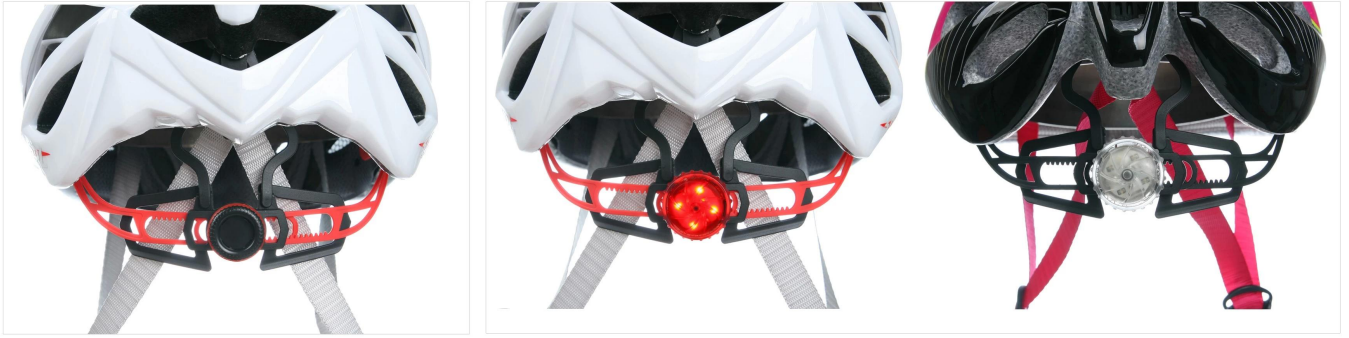

The Dial of Adjustment can be interchangeable with LED light

□□□□□□ □□ □□□□ TT □□□□□□

headform الأوروبي:

تم تصميم خوذة على شكل بيضاوي لرأس متسابق مع بعد مناسب إلى حد كبير للأوروبيين

Generic Headform:

لرأس متسابق بعدا وأعدا قليلا من الأمام إلى الورا من القياس الجانبي إلى HeadForme Generic Headform تم تصميم خوذة الجانب.

headform الآسيوية:

تم تصميم خوذة على شكل مستديرة لرأس متسابق مع البعد والذي كان يصلح للآسيويين

Helmet Shape 101

European Headform
An Oval shaped helmet is designed for a rider's head with a dimension which is considerably fit for Europeans.

Generic headform
A generic headform helmet is designed for a rider's head with a dimension which is slightly longer front-to-back than its side-to-side measurement.

Asian headform
A Round shaped helmet is designed for a rider's head with a dimension which is condierably fit for Asians.

□□□□□□ □□□□ □□□□: