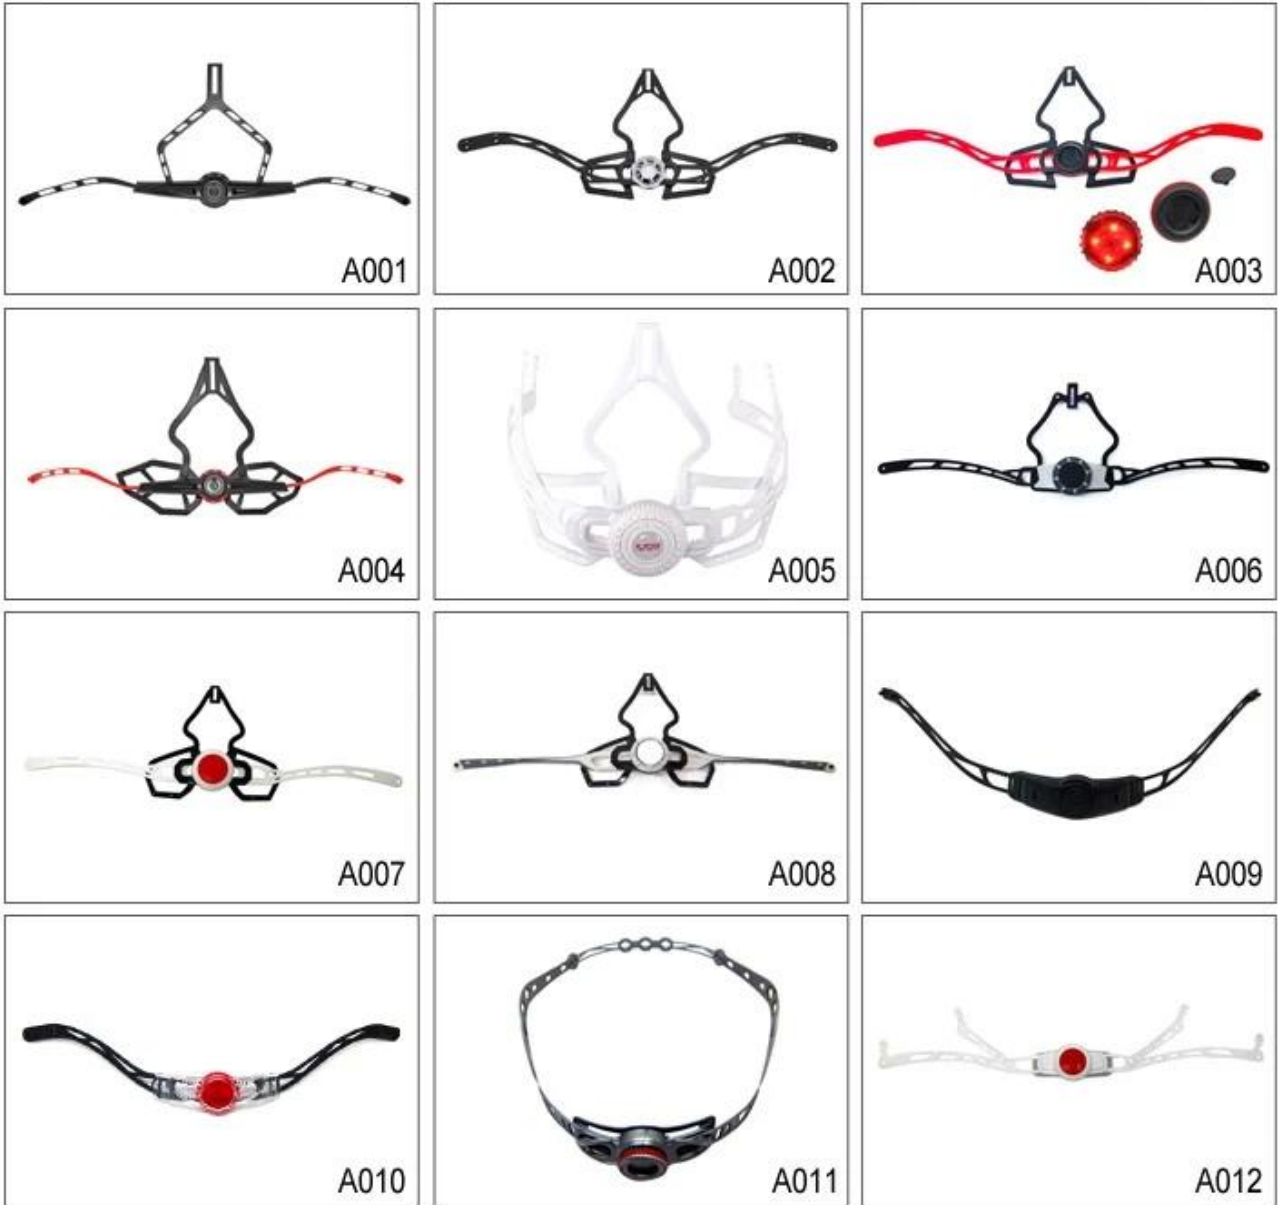

Adjustment System Options

هناك أنواع مختلفة من الخيارات النسيج الحشو الداخلية.
منصات إيفا: من الخلايا المغلقة وغير منفذة للماء، وقد يشعر مرونة.
شبكة منصات: أنه يمكن منع الغبار والحشرات الصغيرة تطير في خوذة أثناء ركوب البرية.
منصات النايلون: مصاد للجراثيم والجلد ودية، وسهلة التنظيف.
منصات المخملية: شعور لينة جدا ومريحة.
كول ماكس منصات: الراقية جدا، يمكن أن تبقى على الشعر جافة وباردة أثناء ركوب.
انخفاض منصات جودة: كسر سهلة بعد احتكاك مع الشعر، وغير مريح والساخنة