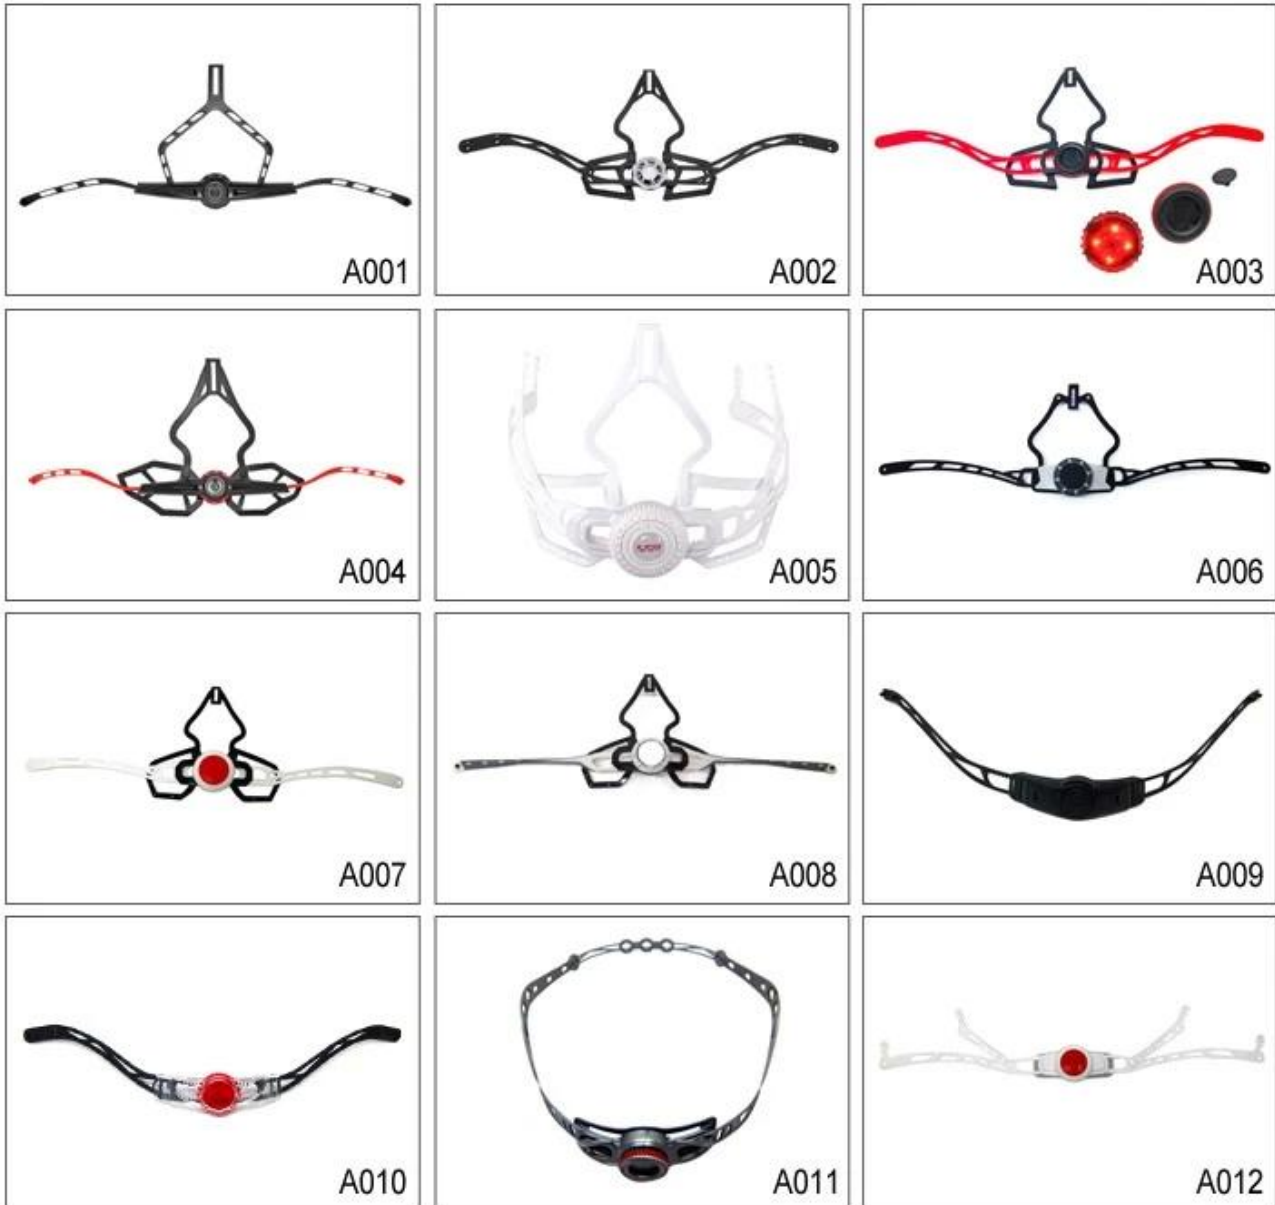

أمبير! تجربة التطوير، ونحن قد وضعت سلسلة من التعديلات لمختلف الخوذات اند الامتثال R & لا تندھش! كما ومصنع مع 23 عاما شكل الضابط، الضابط الصمام، والكامل الضابط رئيس، Y، التصاميم خوذة مختلفة يمكنك العثور على ما يصل وأمبير! الضابط أسفل الضابط شفافة، الضابط متكامل، وما إلى ذلك كل في المصنع! ما هو أكثر من ذلك، من أجل تلبية الطلب العلامة التجارية الخاصة بك، يمكننا أن نضيف ملصقات شعار أو تخصيص الضابط الحصري الخاص بك وفقا للتصميم الخاص بك أو فكرة! مزيج متعدد الألوان من لها نعد كل تعديل الطلب الدورية هو من صنع جيدا اند يمكن أن توفر لك راحة و highlights. We التعديلات لدينا هي أيضا واحدة من أمبير! مستقرة تجربة المناسب

Adjustment System Options

هناك أنواع مختلفة من الخيارات النسيج الحشو الداخلية.
منصات إيفا: من الخلايا المغلقة وغير منفذة للماء، وقد يشعر مرونة.
شبكة منصات: أنه يمكن منع الغبار والحشرات الصغيرة تطير في خوذة أثناء ركوب البرية.
منصات النايلون: مضاد للجراثيم والجلد ودية، وسهلة التنظيف.
منصات المخملية: شعور لينة جدا ومريحة.
كول ماكس منصات: الراقية جدا، يمكن أن تبقى على الشعر جافة وباردة أثناء ركوب.
انخفاض منصات جودة: كسر سهلة بعد احتكاك مع الشعر، وغير مريح والساخنة.