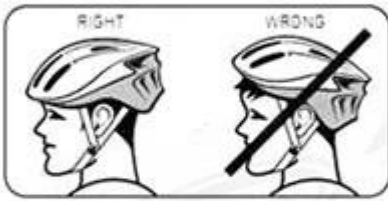

1. Helmet house

2. printing

3. PC blister tooling

4. In-Mold producing process

5. EPS In-mold tool

6. raw EPS material with different density

7. Inner padding Production

8. Packaging

9. finished helmet

STEP1
WEAR IT IN THE PROPER POSITION

STEP2
ADJUSTING THE STRAPS

STEP4
GETTING THE CORRECT
FIT FOR YOUR HELMET

STEP3
ADJUSTING THE CHIN STRAP

HELMETS WITH VISTORS

PAYMENT

- We accept T/T ,Western Union or Paypal before production
- If buyers have any problems about payment , please contact us ASAP