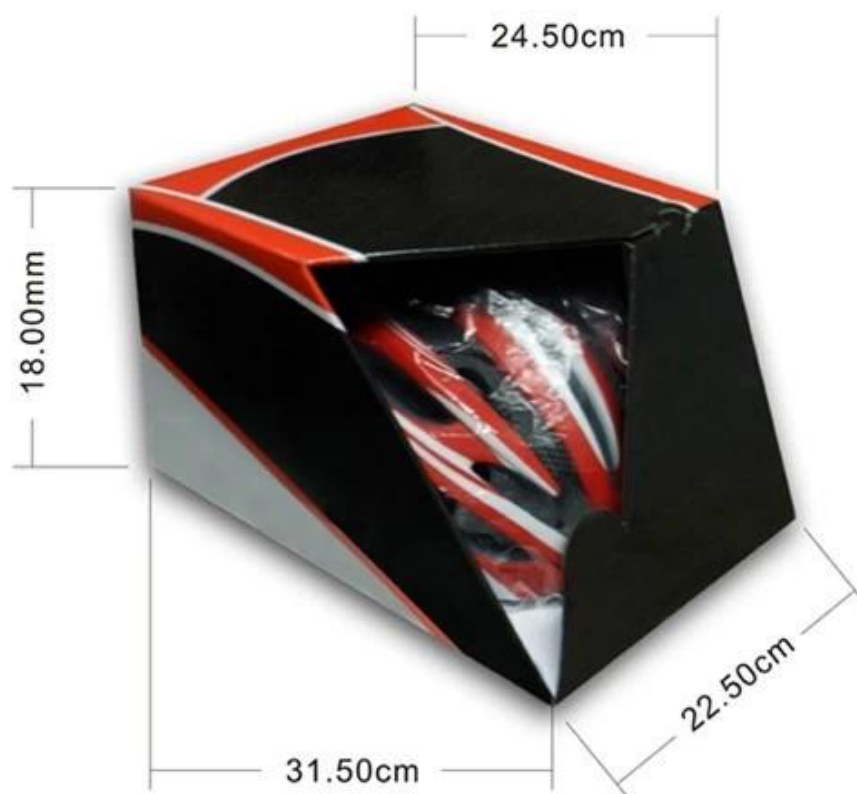

Single velikost balení: 93X33X47 CM

Single hrubá hmotnost: 7,0 KG

Packaging

Items per Carton: 12 Pieces/Carton

Package Measurements: 73X58X35 cm

Gross Weight: 6.50 kg

Package Type: 1PCS/PP bag wth color box, 12 PCS PER BROWN CARTON