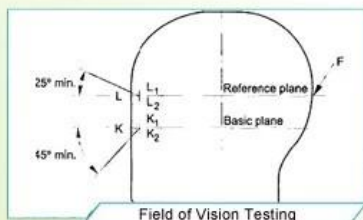

Every manufacturing steps at AURORA follows adhere to strict quality parameters and focus on quality throughout the each stagesinvolved. All raw material and semi finished goods at AURORA pass strict quality control. The finished product, helmets at Aurora is then tested and qualified to export to the world.