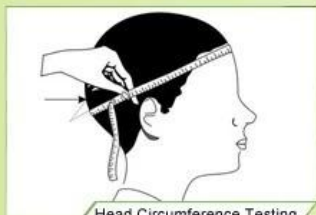

INNER HOUSE TESTING

“Testing Procedures”

The Impact force detected

Field of Vision Testing

Every manufacturing steps at AURORA follows adhere to strict quality parameters and focus on quality throughout the each stagesinvolved. All raw material and semi finished goods at AURORA pass strict quality control. The finished product, helmets at Aurora is then tested and qualified to export to the world.

Static Stability Testing

Head type detection

Head Circumference Testing

Conditioning Tests

Shock Absorbing Capacity

dynamic strength test

naše služby

Vaše one stop pro zvyku navržený a tištěný helmu od malých sérií až hromadné objednávky.