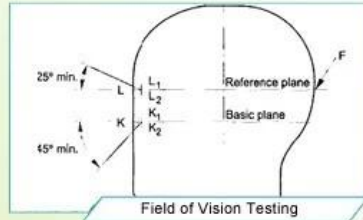

Every manufacturing steps at AURORA follows adhere to strict quality parameters and focus on quality throughout the each stagesinvolved. All raw material and semi finished goods at AURORA pass strict quality control. The finished product, helmets at Aurora is then tested and qualified to export to the world.