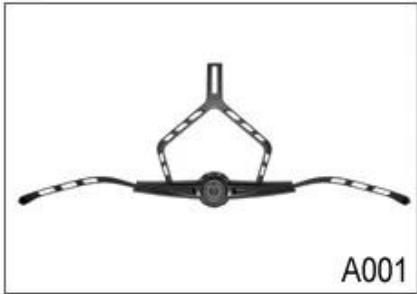

Adjustment System Options