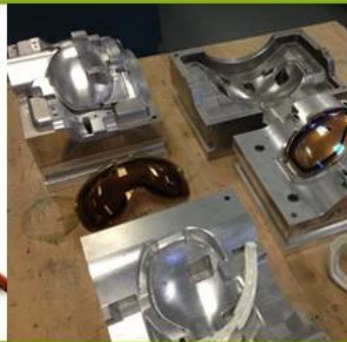

3. Development Stage