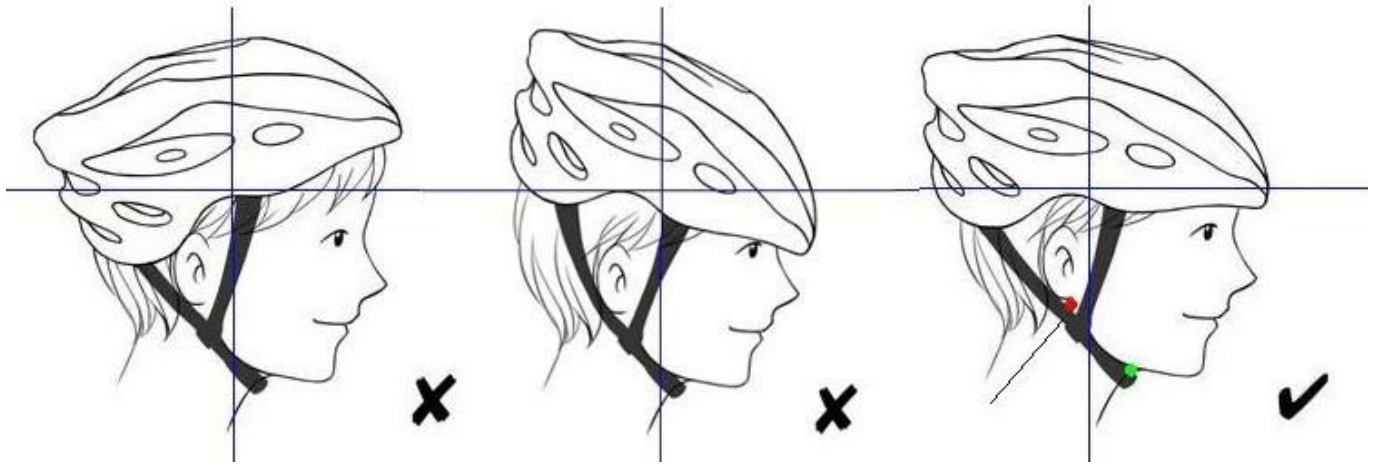

Helmet Shape 101

European Headform

A long Oval shaped helmet is designed for a rider's head with a dimension which is considerably longer front-to-back than its side-to-side measurement.

Intermediate Oval

An intermediate Oval shaped helmet is designed for a rider's head with a dimension which is slightly longer front-to-back than its side-to-side measurement.

Asian head form

A Round Oval shaped helmet is designed for a rider's head with a dimension which has an equally long front-to-back measurement as side-to-side measurement.