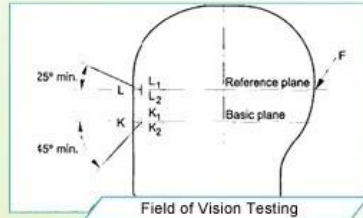

“Testing Procedures”

The Impact force detected

Field of Vision Testing

Every manufacturing steps at AURORA follows adhere to strict quality parameters and focus on quality throughout the each stagesinvolved. All raw material and semi finished goods at AURORA pass strict quality control. The finished product, helmets at Aurora is then tested and qualified to export to the world.