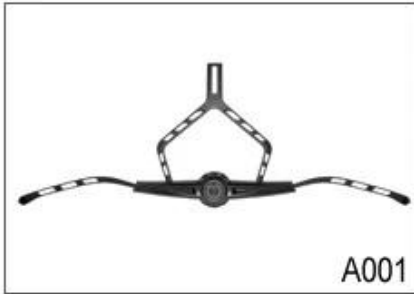

Adjustment System Options