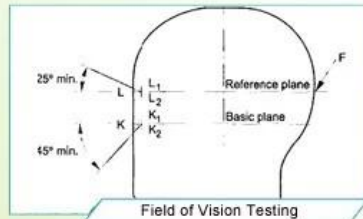

Field of Vision Testing

Every manufacturing steps at AURORA follows adhere to strict quality parameters and focus on quality throughout the each stagesinvolved. All raw material and semi finished goods at AURORA pass strict quality control. The finished product, helmets at Aurora is then tested and qualified to export to the world.