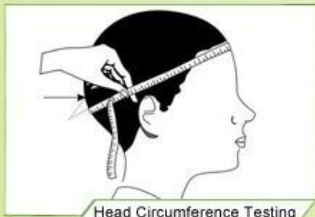

Head Circumference Testing