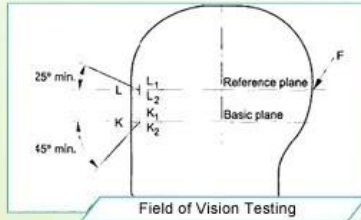

Every manufacturing steps at AURORA follows adhere to strict quality parameters and focus on quality throughout the each stagesinvolved. All raw material and semi finished goods at AURORA pass strict quality control. The finished product, helmets at Aurora is then tested and qualified to export to the world.