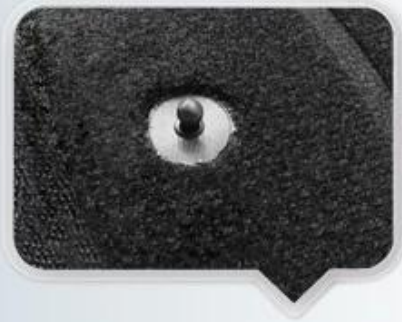

ONE PIECE ANTIBACTERIAL INNER PADDING

Comfortable and breathable velvet foam padding integrated with air mesh layer, ensures a better moisture wicking and sweat releasing effect. Removable and washable design lead to maximum comfort and hygiene.