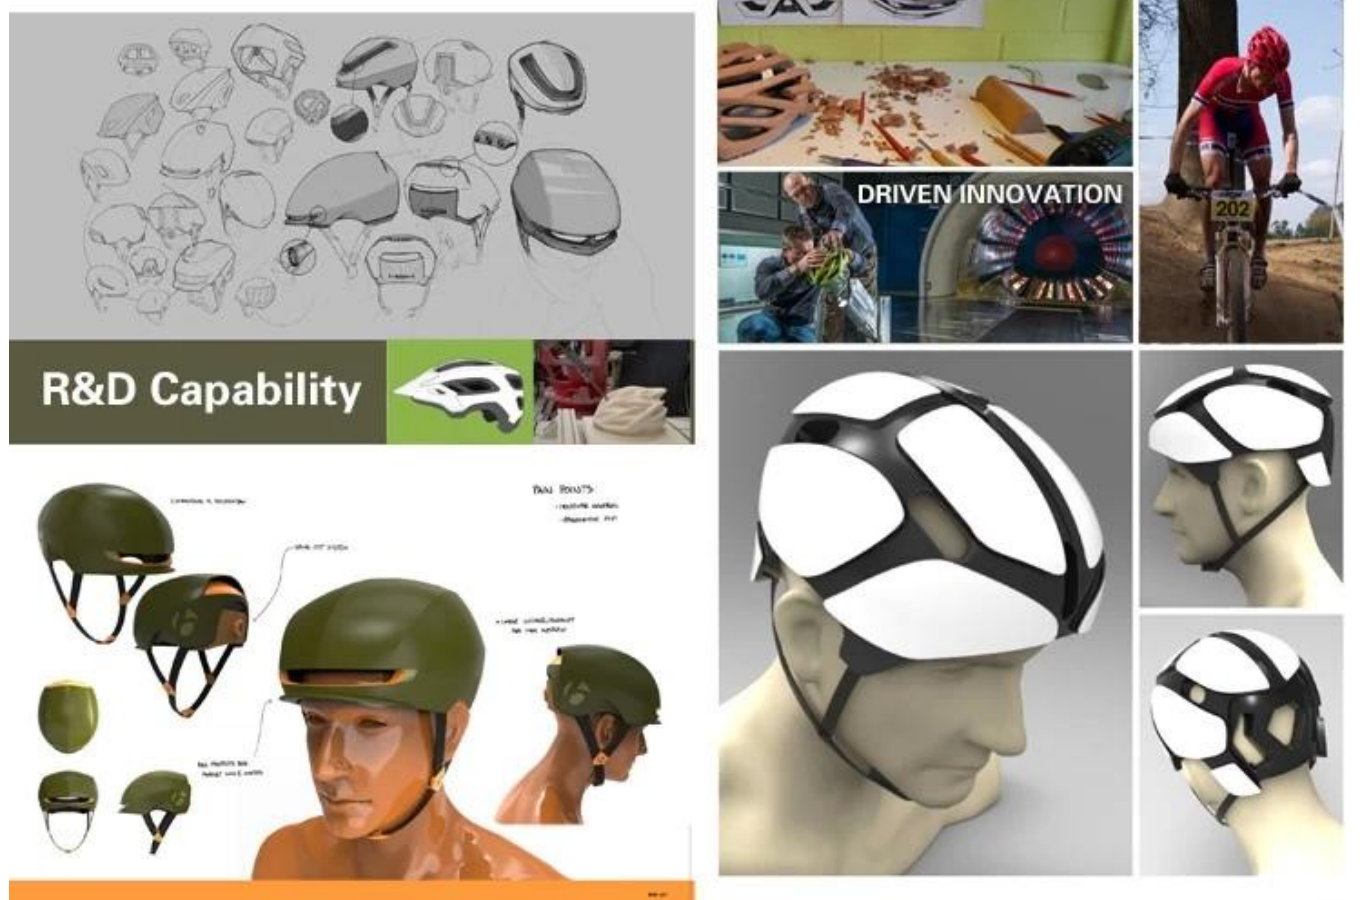

Turn your idea into a custom concrete product!

Expresní zásilka:

International Express, letecká nákladní a mořská doprava jsou po dohodě dobře! Můžete si vybrat všechny možné přepravní dopravy a my budeme dělat to nejlepší pomoci! Již jsme vybudovali dlouhodobé vztahy s různými lodními společnostmi a servisním agentem, všechny naše úsilí se zaměřují na poskytování nejlepšího zážitku z dopravy! Vyberte si nás, bude snadné udržovat bezpečnou helmu po celou dobu!