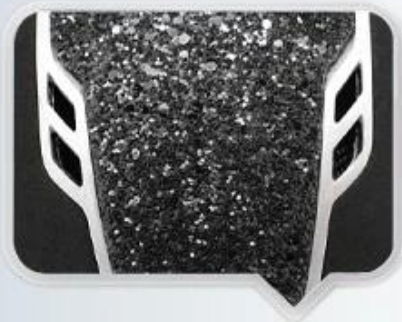

ADVANCED MASS VENTILATION SYSTEM

Aerodynamic ventilation channels provide high standards of cooling airflow, taking away the hot air of the inner fabrics to improve the rider's physiological comfort.