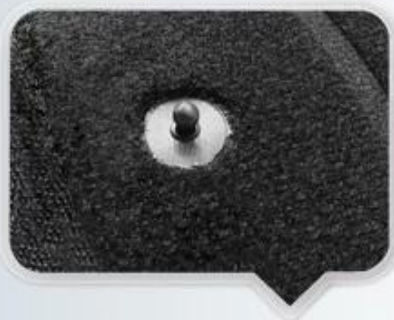

-Certification: CE EN1384, VD1 certifikovány pro ochranu při nárazu.

Specifikace SEI certifikovaného pokrývky hlavy:

Modelka Ne.	AU-H07
Materiál	břišní svaly Shell + S vysokou hustotou Eps,
Návrh	Semiš, Samet, PU Kůže
Osvědčení	CE VD1
Velikost / hlava obvodu	Velikost: 52, 53, 54, 55, 56, 57, 58, 59, 60, 61;
Podšívka	Z jednoho kusu, Odnímatelná a lze umýt v pračce podšívka
Barva	PANTONE
Vzorek čas	3-7. Pracovní den
MOQ.	520PCS
Obal Podrobnosti	Vnitřní balík: o tkanina Taška a o box Externí balík: 9 PC / karton Lepenková krabice Velikost: * 32 * 53,5 67,5 CM

detail fotografie v elegantní jízda na koni helmy AU-H07:

INDIVIDUAL FIT HEAD FORM

A long oval shaped head form is designed for a rider's head with a dimension which is considerably fit for Europeans.

UNRIVALLED ADJUSTMENT FOR OPTIMUM COMFORT

Progressive adjusting system allows the helmet to perfectly and user-friendly fit on the rider's head, guaranteeing the crucial advantage in terms of safety and wearer comfort with 3 functional performance.

FRIENDLY DESIGN FOR WOMEN PONYTAIL

Considerate rear space ensures your braid, rope or bun hairdos look good with a helmet, keep hair from slipping and getting in your face while you're riding and allow your hairstyle fit snugly under helmet. It still looks good when the helmet comes off.