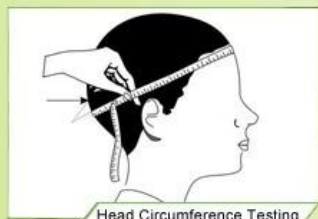

Head Circumference Testing