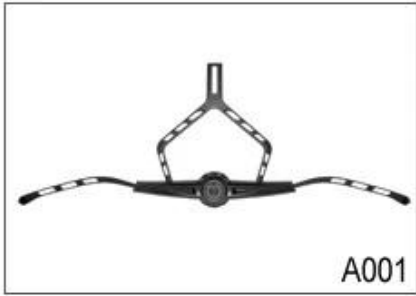

Adjustment System Options