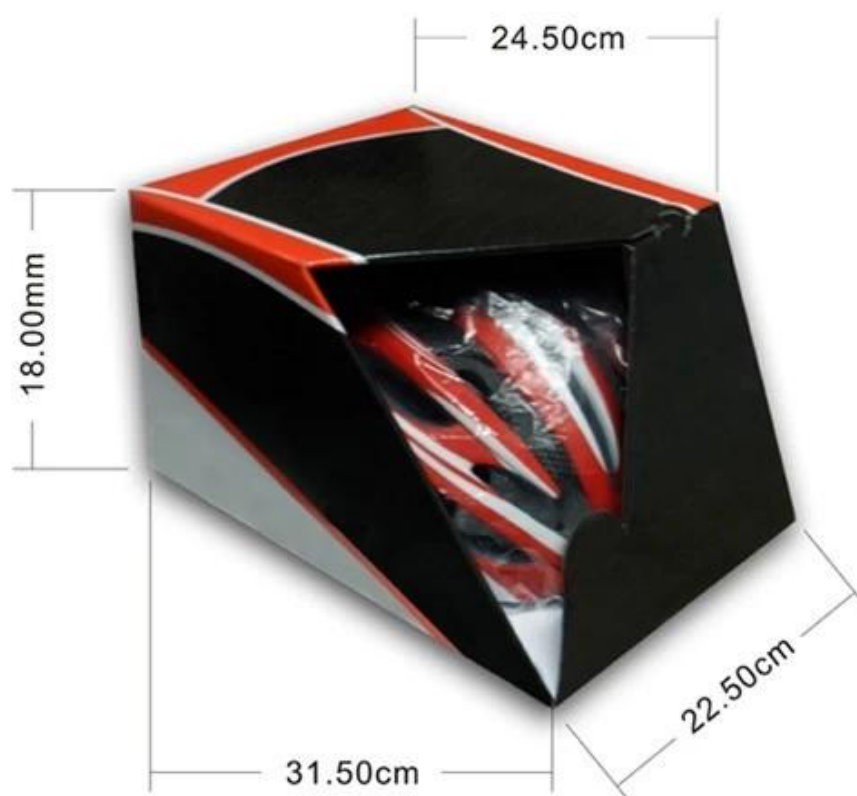

Typ balení: 1ks / PP sáček wth barva box, 12 ks v BROWN Krabička

Packaging

Items per Carton: 12 Pieces/Carton

Package Measurements: 73X58X35 cm

Gross Weight: 6.50 kg

Package Type: 1PCS/PP bag wth color box, 12 PCS PER BROWN CARTON