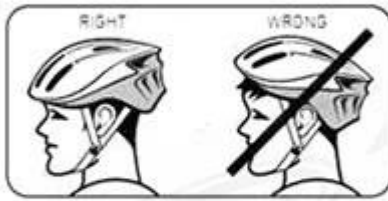

1. Helmet house

2. printing

3. PC blister tooling

4. In-Mold producing process

5. EPS In-mold tool

6. raw EPS material with different density

7. Inner padding Production

8. Packaging

9. finished helmet

STEP1
WEAR IT IN THE PROPER POSITION

STEP2
ADJUSTING THE STRAPS

STEP4
GETTING THE CORRECT
FIT FOR YOUR HELMET

STEP3
ADJUSTING THE CHIN STRAP

HELMETS WITH VISTORS

PAYMENT

- We accept T/T ,Western Union or Paypal before production
- If buyers have any problems about payment , please contact us ASAP