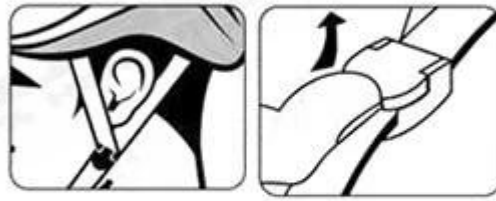

1. Helmet house

2. printing

3. PC blister tooling

4. In-Mold producing process

5. EPS In-mold tool

6. raw EPS material with different density

7. Inner padding Production

8. Packaging

9. finished helmet

STEP1
WEAR IT IN THE PROPER POSITION

STEP2
ADJUSTING THE STRAPS

STEP4
GETTING THE CORRECT
FIT FOR YOUR HELMET

STEP3
ADJUSTING THE CHIN STRAP

HELMETS WITH VISTORS

PAYMENT

- We accept T/T ,Western Union or Paypal before production
- If buyers have any problems about payment , please contact us ASAP