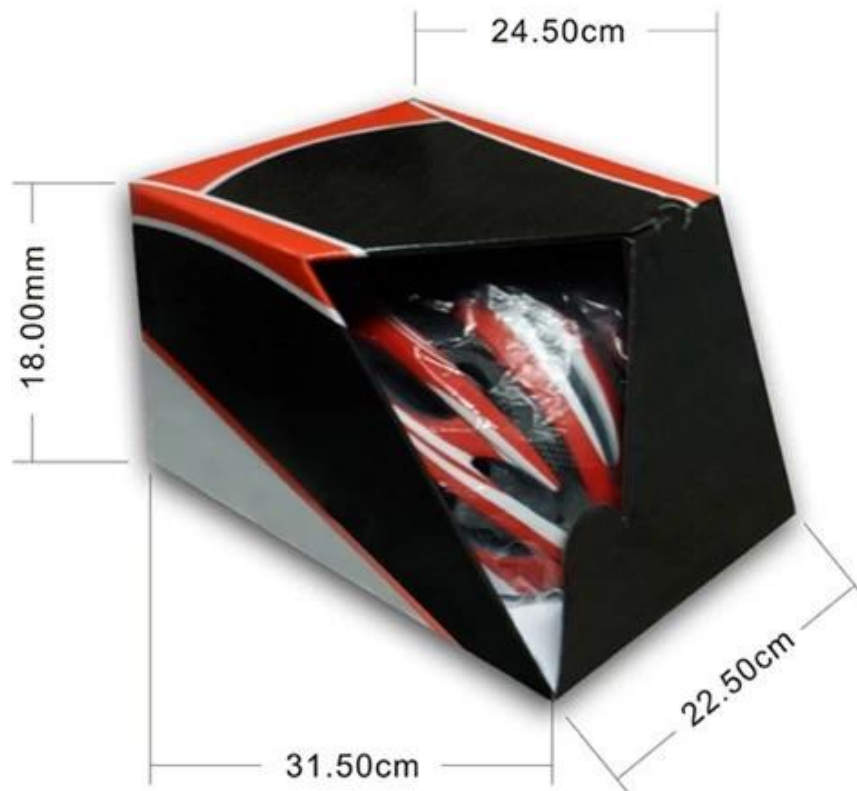

## Packaging

Items per Carton: 12 Pieces/Carton

Package Measurements: 73X58X35 cm

Gross Weight: 6.50 kg

Package Type: 1PCS/PP bag wth color box, 12 PCS PER BROWN CARTON

Test & Zertifizierungen