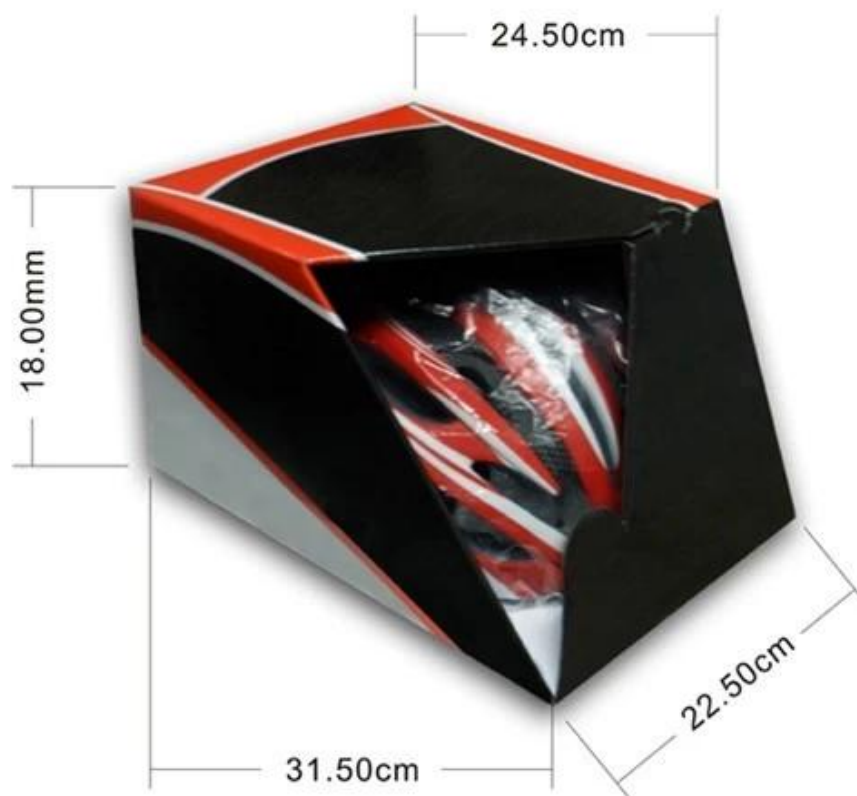

Packaging

Items per Carton: 12 Pieces/Carton

Package Measurements: 73X58X35 cm

Gross Weight: 6.50 kg

Package Type: 1PCS/PP bag with color box, 12 PCS PER BROWN CARTON

Über unsere Kopfform

European Headform: