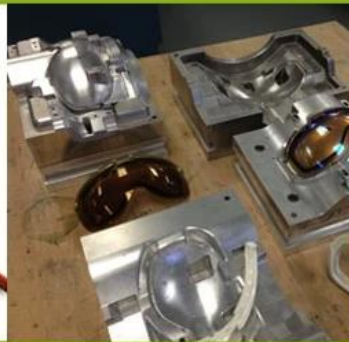

3. Development Stage