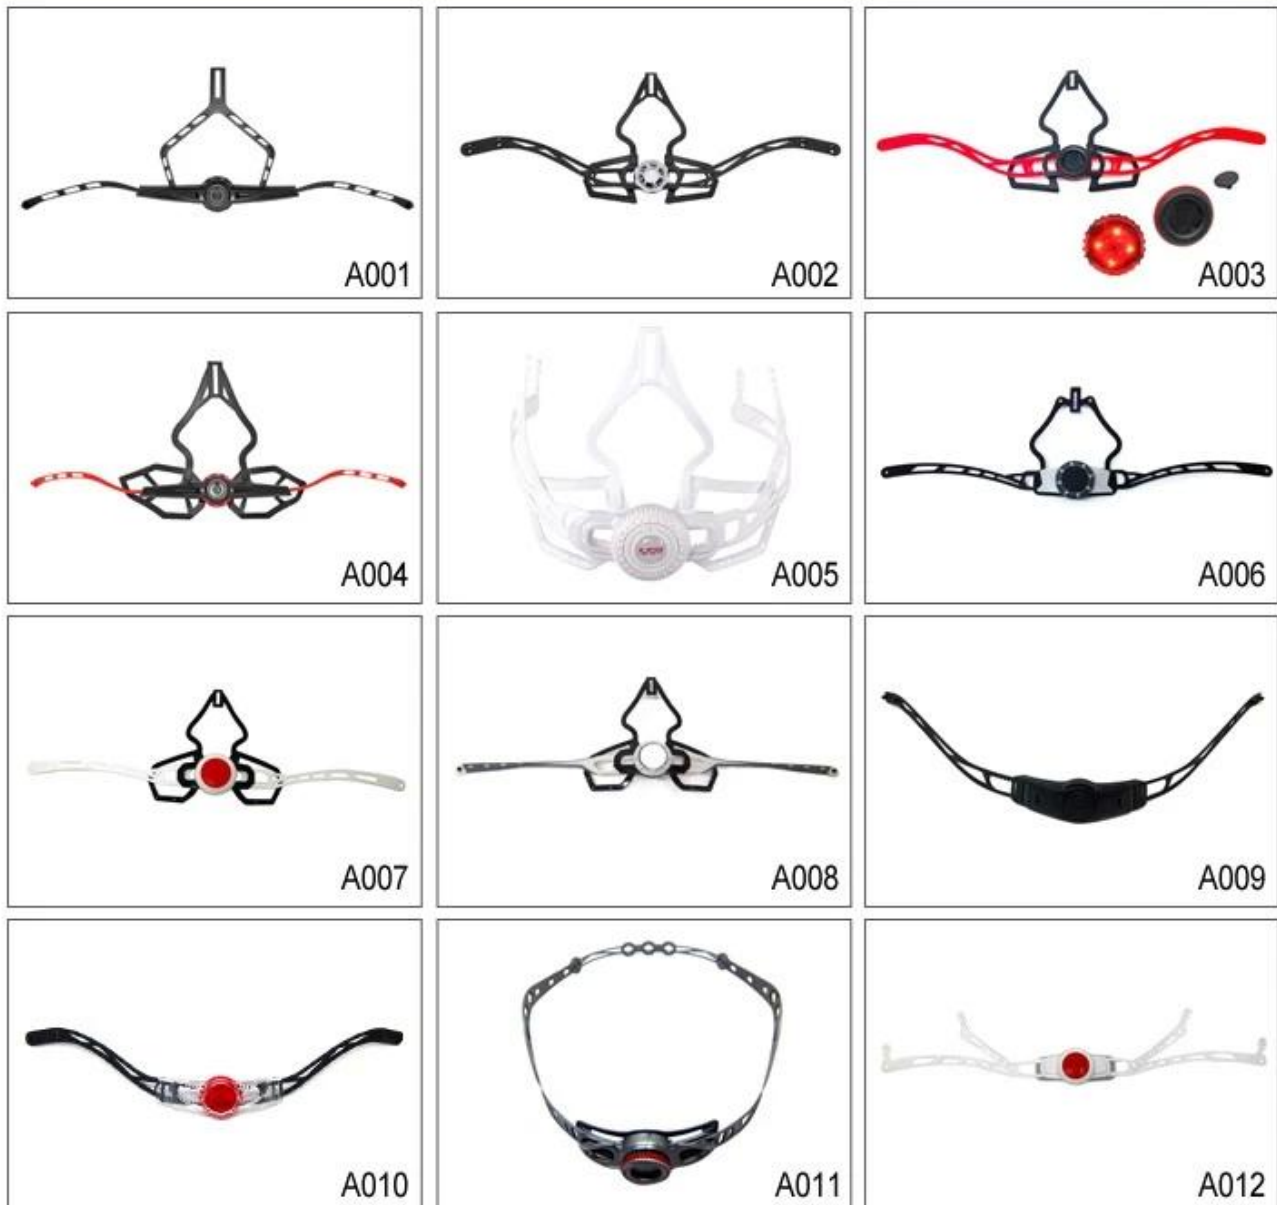

Adjustment System Options

Es gibt verschiedene Arten von Innenpolster Stoff Optionen.

EVA-Pads: Es ist mit geschlossenen Zellen und unempfindlich gegen Wasser, federnde Gefühl.

Mesh-Pads: es verhindern kann, Staub und kleine Insekten fliegen in den Helm während wilde Reiten.

Nylon-Pads: antibakteriell und hautfreundlich, leicht zu reinigen.

Velvet-Pads: sehr weich und angenehmes Gefühl.

Cool Max-Pads: sehr High-End kann halten das Haar trocken und kühl während der Fahrt.

Niedrige Qualität Pads: leicht nach Reibung mit Haaren, unbequem und heiß gebrochen.