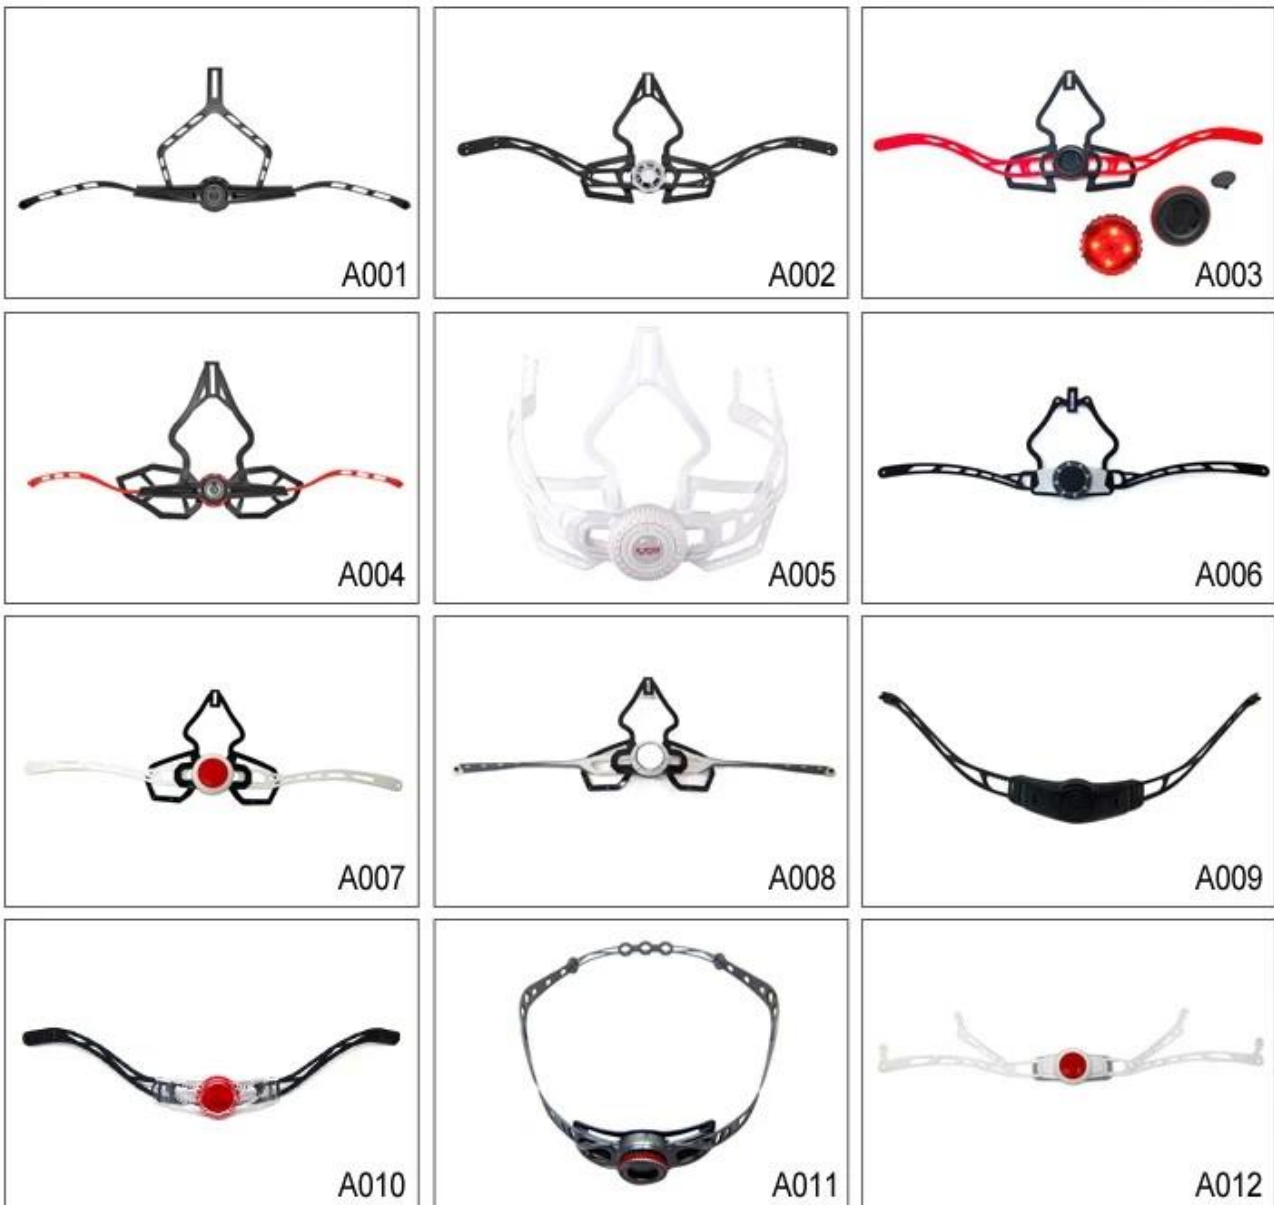

Adjustment System Options

Es gibt verschiedene Arten von Innenpolster Stoff Optionen.

EVA-Pads: Es ist mit geschlossenen Zellen und unempfindlich gegen Wasser, federnde Gefühl.

Mesh-Pads: es verhindern kann, Staub und kleine Insekten fliegen in den Helm während wilde Reiten.

Nylon-Pads: antibakteriell und hautfreundlich, leicht zu reinigen.

Velvet-Pads: sehr weich und angenehmes Gefühl.

Cool Max-Pads: sehr High-End kann halten das Haar trocken und kühl während der Fahrt.

Niedrige Qualität Pads: leicht nach Reibung mit Haaren, unbequem und heiß gebrochen.