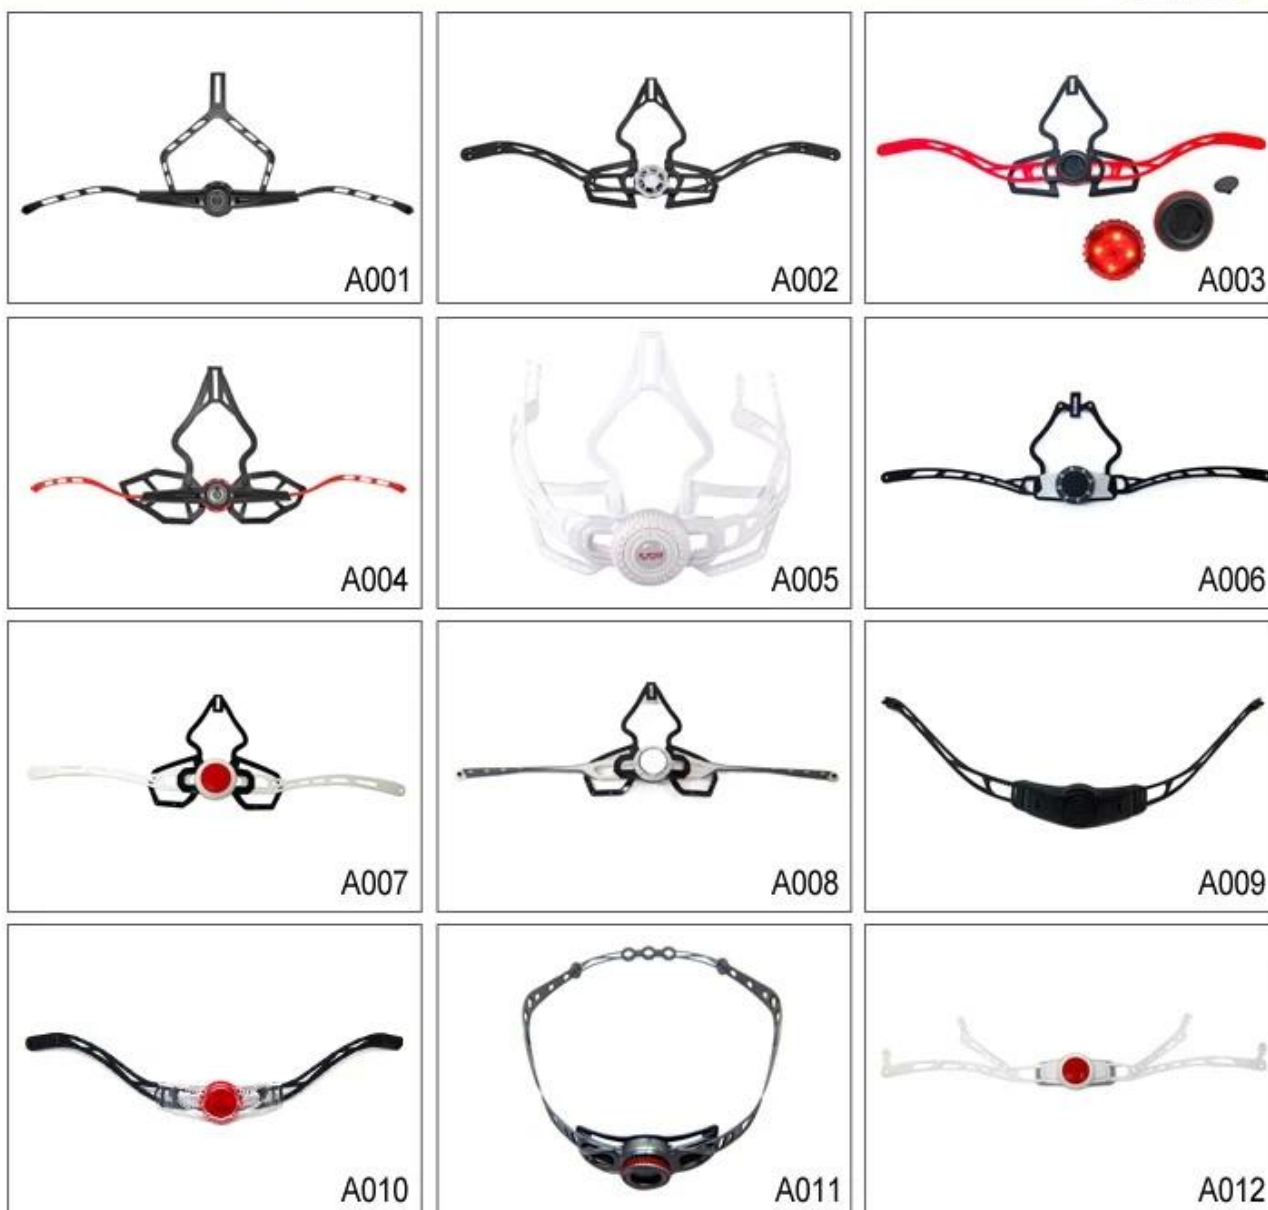

Adjustment System Options

Hay diferentes tipos de opciones de tejido acolchado interior.

almohadillas EVA: Es celda cerrada e impermeable al agua, tiene la sensación elástica.

Malla pastillas: se puede evitar que el polvo y pequeños insectos vuelan en el casco durante la conducción salvaje.

patines de nylon: antibacteriano y agradable a la piel, fácil de limpiar.

cojines de terciopelo: sensación muy suave y cómodo.

almohadillas Cool Max: muy alta gama, pueden mantener el cabello seco y fresco durante la conducción.

almohadillas de baja calidad: fácil rompen después de la fricción con el pelo, incómodo y caliente.