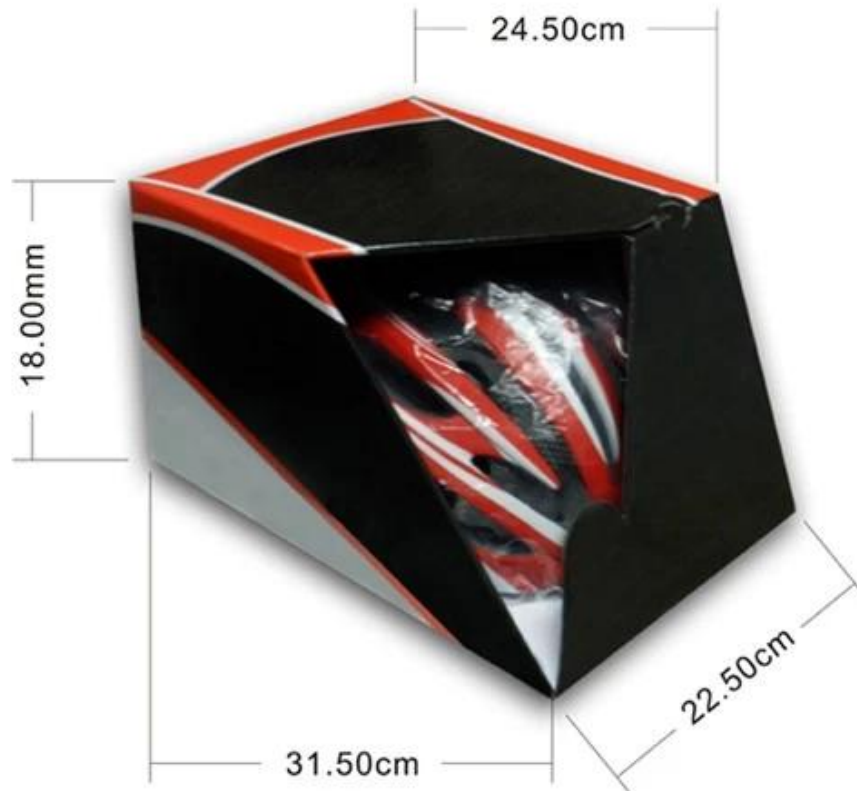

## Packaging

Items per Carton: 12 Pieces/Carton

Package Measurements: 73X58X35 cm

Gross Weight: 6.50 kg

Package Type: 1PCS/PP bag with color box, 12 PCS PER BROWN CARTON

**La connaissance de la circonférence de la tête de casque**