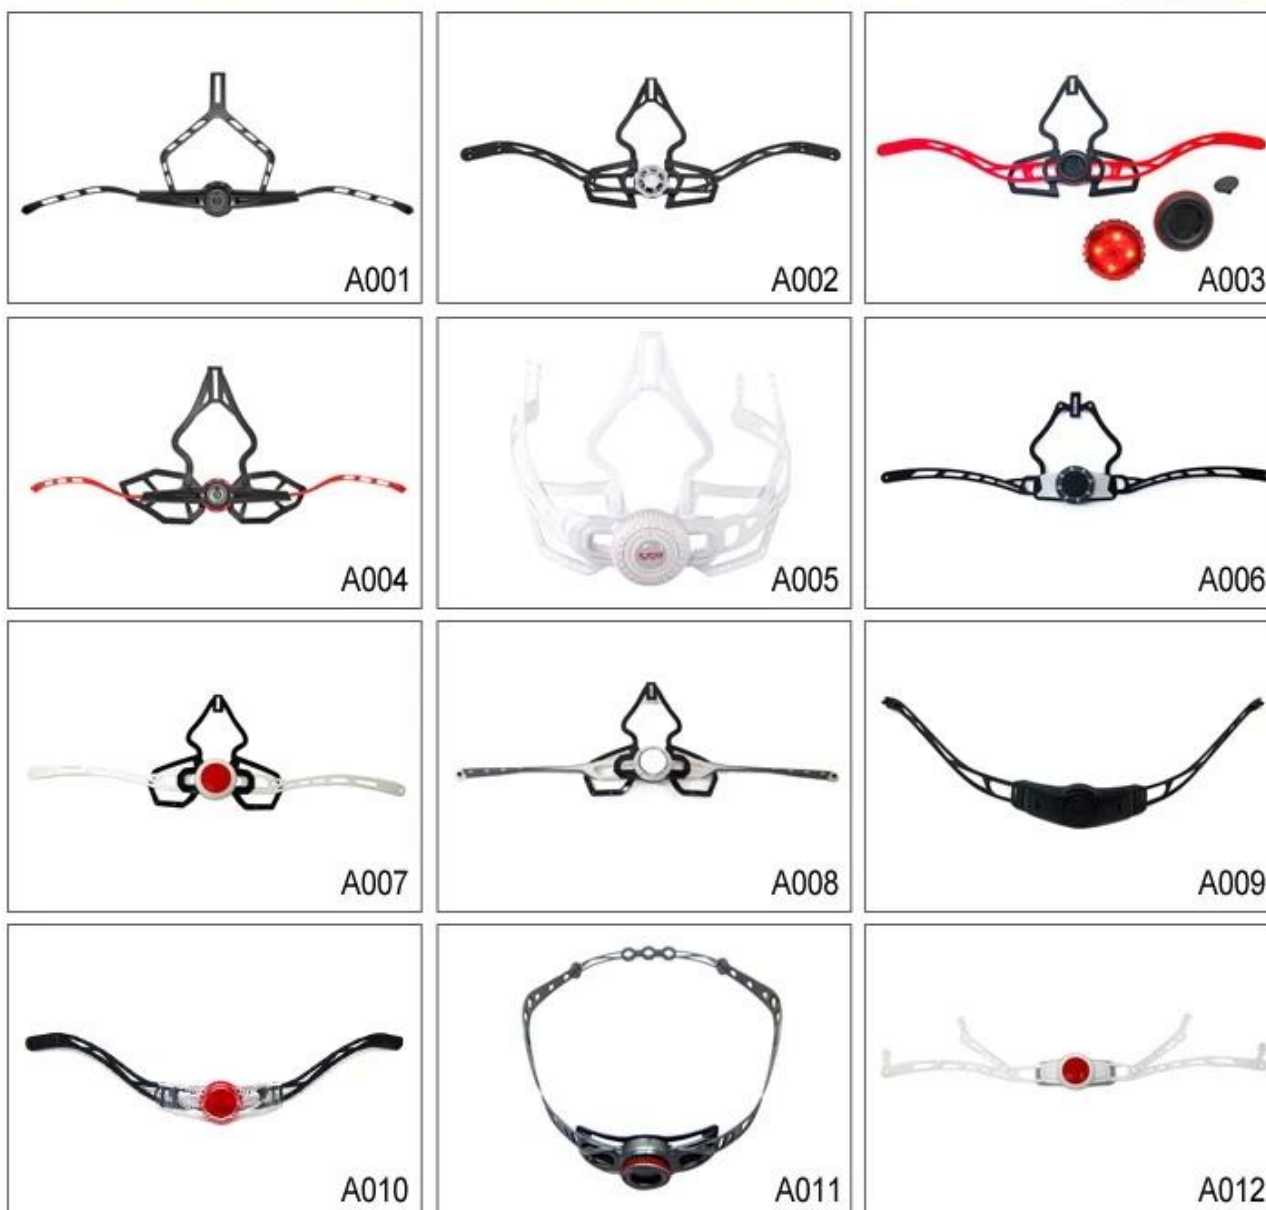

Adjustment System Options

Il n'y a différents types d'options intérieures de tissu de rembourrage.

pads EVA: Il est à cellules fermées et imperméables à l'eau, a la sensation élastique.

Mesh pads: il peut empêcher la poussière et petit insecte volant dans le casque pendant l'équitation sauvage.

tampons en nylon: antibactérienne et respectueux de la peau, facile à nettoyer.

tapis de velours: sentiment très doux et confortable.

pads max cool: très haut de gamme, peuvent garder les cheveux secs et frais pendant la conduite.

pads de basse qualité: facile brisées après des frictions avec les cheveux, mal à l'aise et chaud.