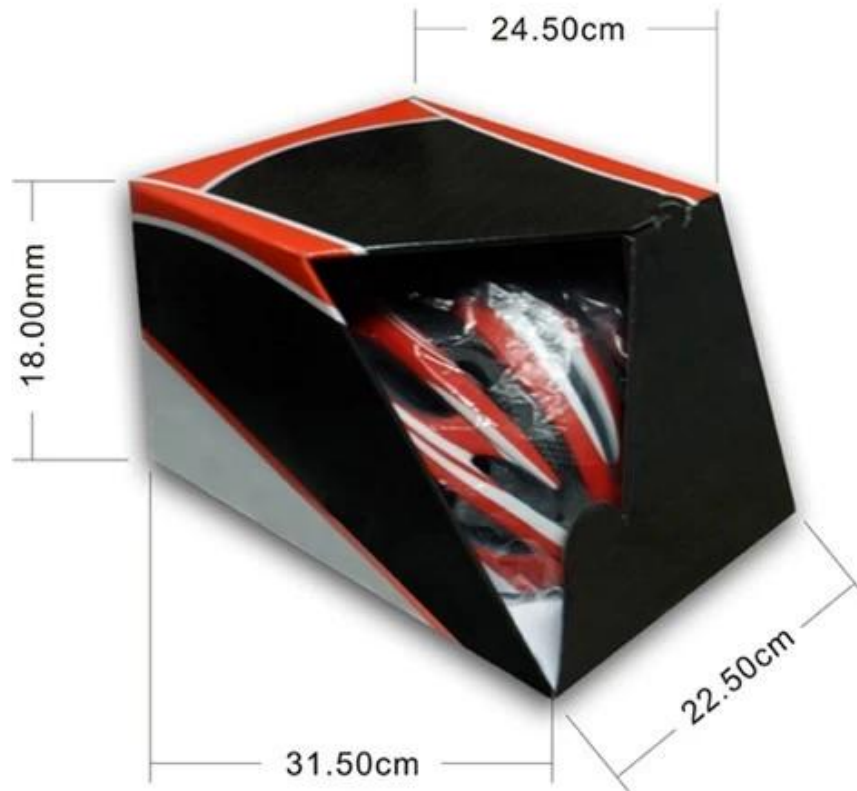

## Packaging

Items per Carton: 12 Pieces/Carton

Package Measurements: 73X58X35 cm

Gross Weight: 6.50 kg

Package Type: 1PCS/PP bag with color box, 12 PCS PER BROWN CARTON