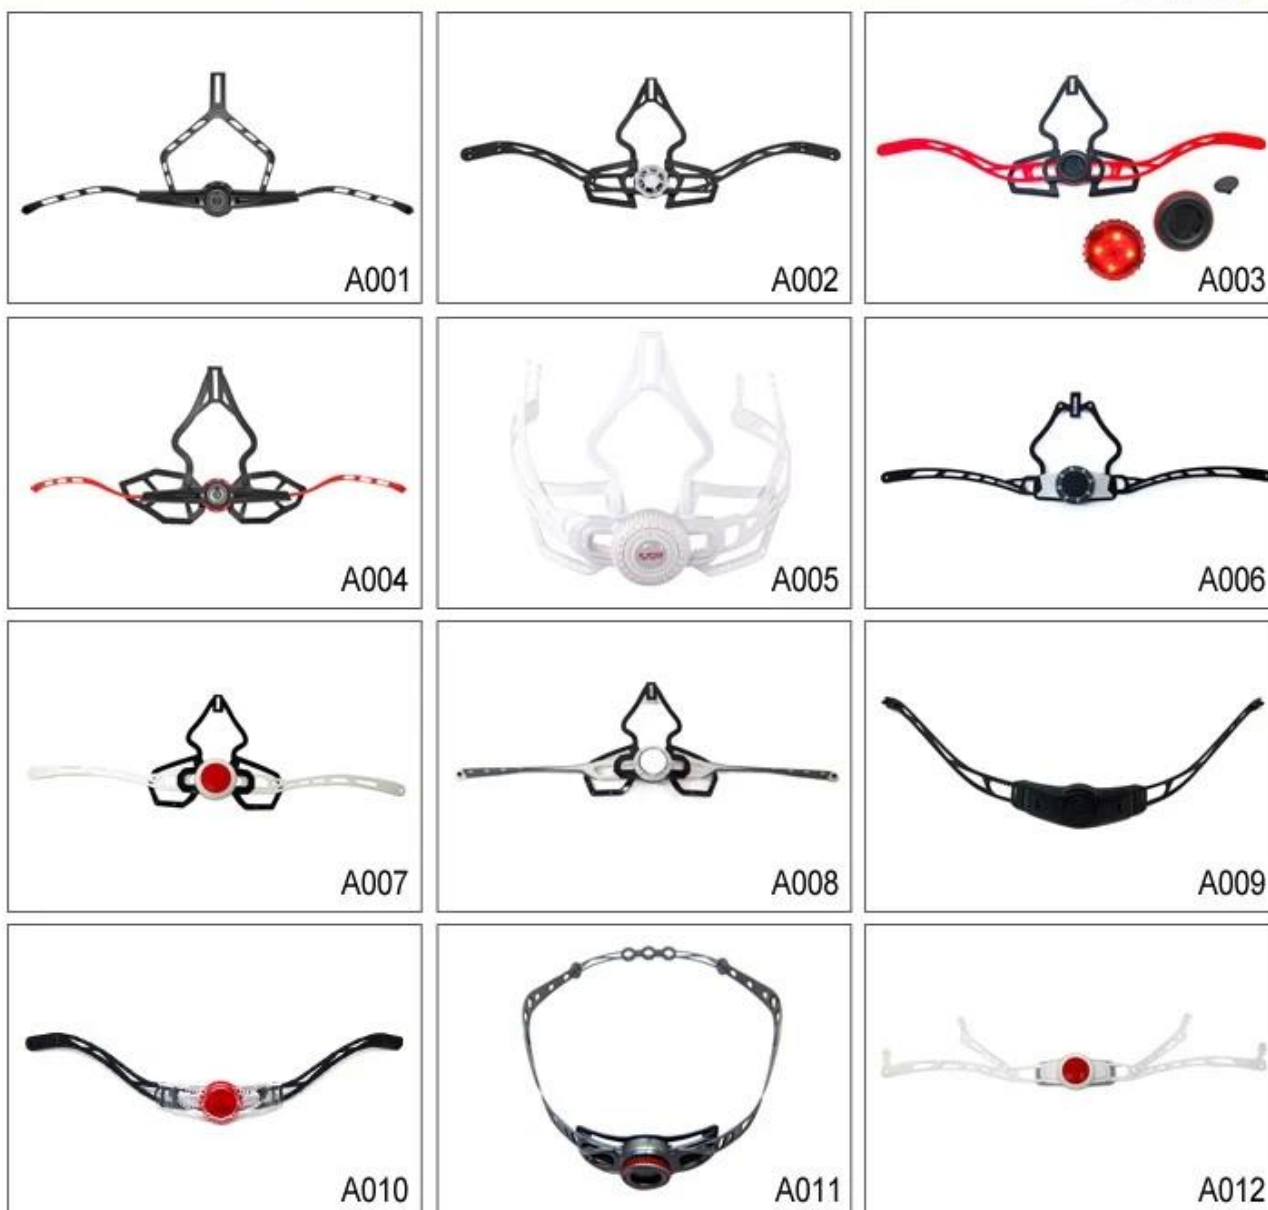

Adjustment System Options

Il n'y a différents types d'options intérieures de tissu de rembourrage.

pads EVA: Il est à cellules fermées et imperméables à l'eau, a la sensation élastique.

Mesh pads: il peut empêcher la poussière et petit insecte volant dans le casque pendant l'équitation sauvage.

tampons en nylon: antibactérienne et respectueux de la peau, facile à nettoyer.

tapis de velours: sentiment très doux et confortable.

pads max cool: très haut de gamme, peuvent garder les cheveux secs et frais pendant la conduite.

pads de basse qualité: facile brisées après des frictions avec les cheveux, mal à l'aise et chaud.