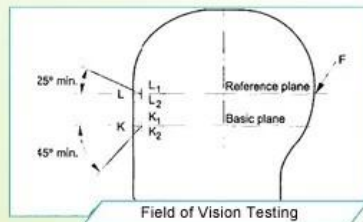

## Intermediate Oval

An intermediate Oval shaped helmet is designed for a rider's head with a dimension which is slightly longer front-to-back than its side-to-side measurement.

## INNER HOUSE TESTING

The Impact force detected

Field of Vision Testing