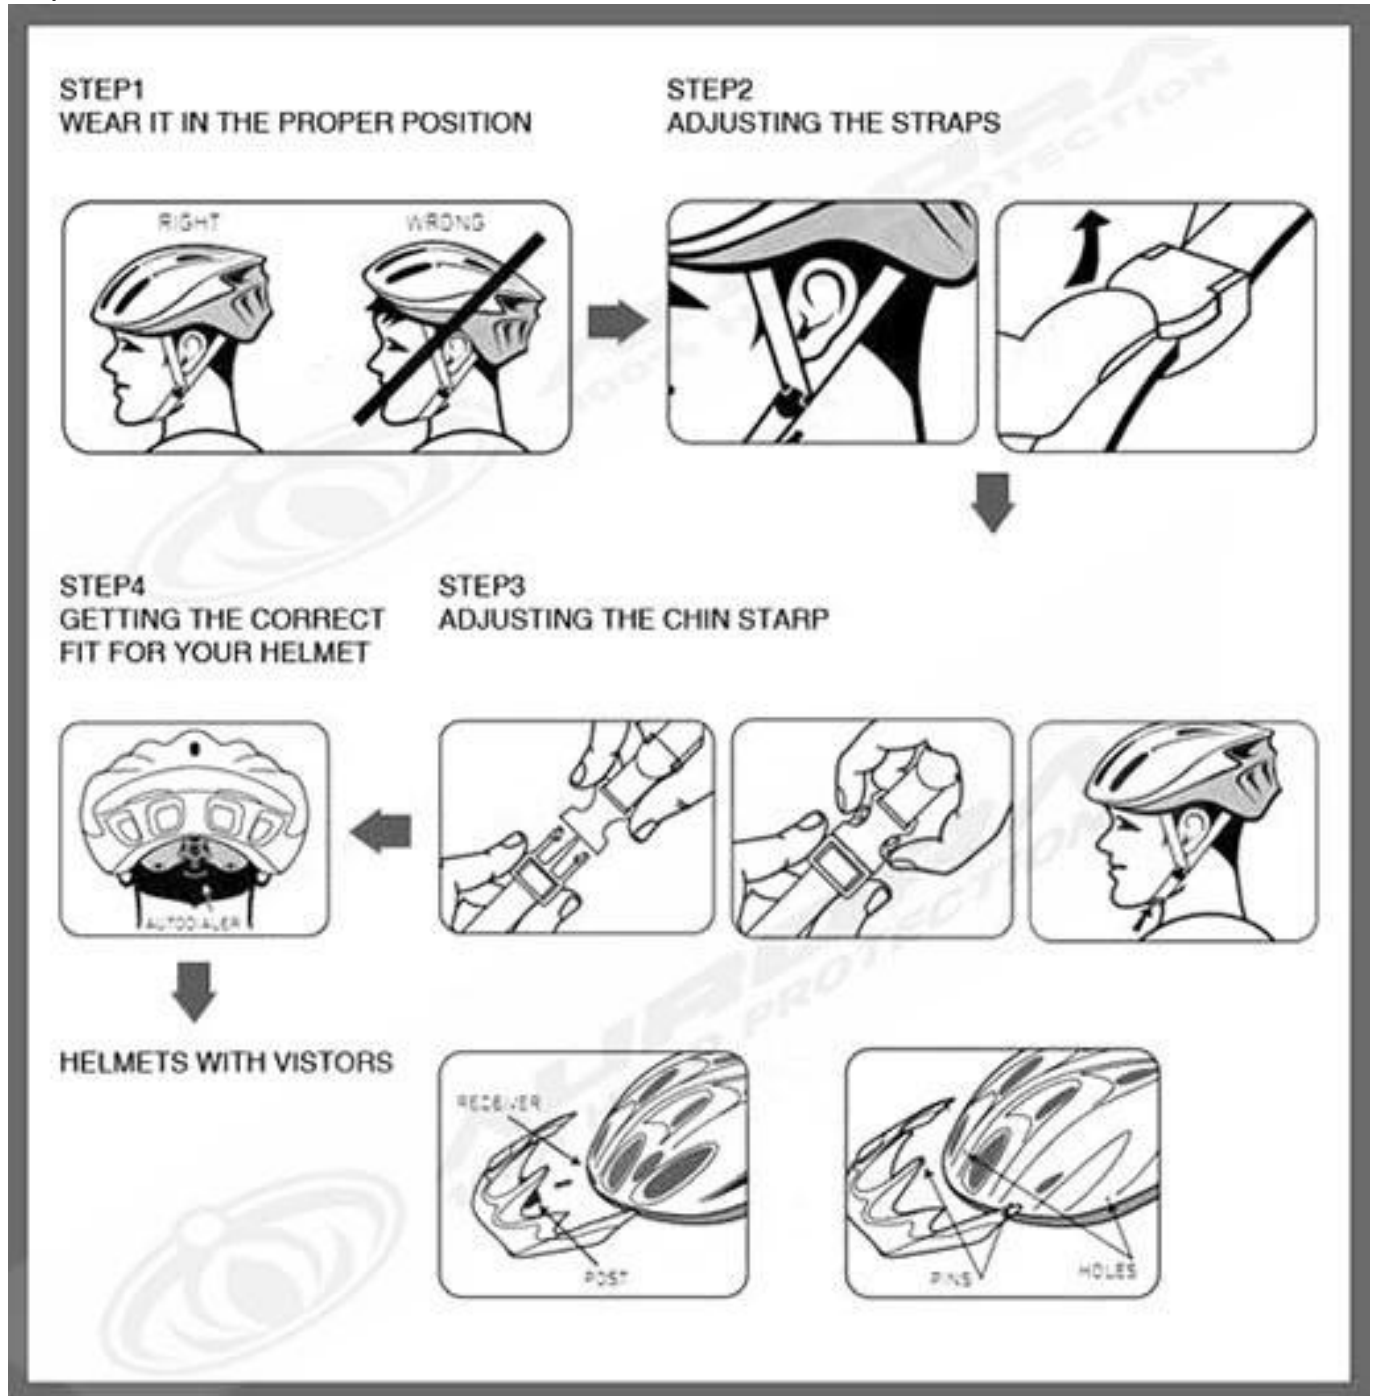

AURORA SPORT TIPS

Helmets, generally speaking, could be worn about 5 years with normal wear and tear. A single impact type of helmet (most bike helmets are single impact) should be replaced after a single very strong hit to the helmet or if the inside material broke down and cracked. A multi impact helmet can suffer multiple strong hits but be aware of that its performance will be reduced after every impact.