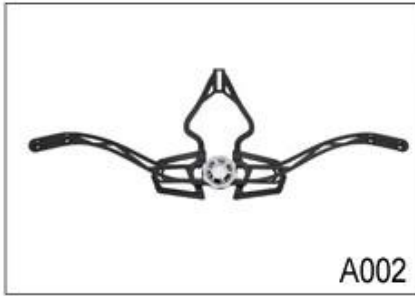

Adjustment System Options