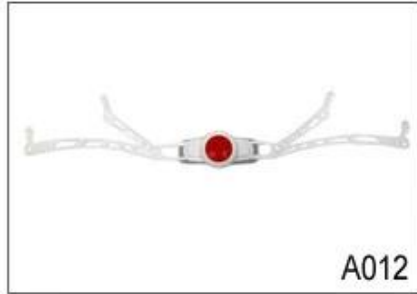

A008

A009

A010

A011

A012

## Female Parts Options To Anchor Adjuster

There different kinds of inner padding fabric options.

EVA pads: It is closed cell and impervious to water, has resilient feel.

Mesh pads: it can prevent dust and small insect fly into the helmet during wild riding.