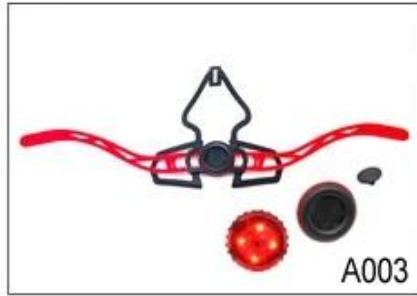

## Strap Buckle And Divider Options

We can also customize various colors buckle.

Don't be surprised! As a factory with 23-year R&D experience, we have developed a serie of adjustments for different helmets & comply with different helmet designs! You can find Up & Down adjuster, Y shape adjuster, LED adjuster, full head adjuster, transparent adjuster, integrated adjuster, etc. all at our factory! What's more, in order to satisfy your brand demand, we can add logo stickers or customize your exclusive adjuster according to your design or idea! The multi-color combination of our adjustments is also one of its highlights. We promise every rotating dial adjustment is of well-made & can provide you a comfortable & stable fitting experience!

# Adjustment System Options

A001

A002

A003

A004

A005

A006

A007